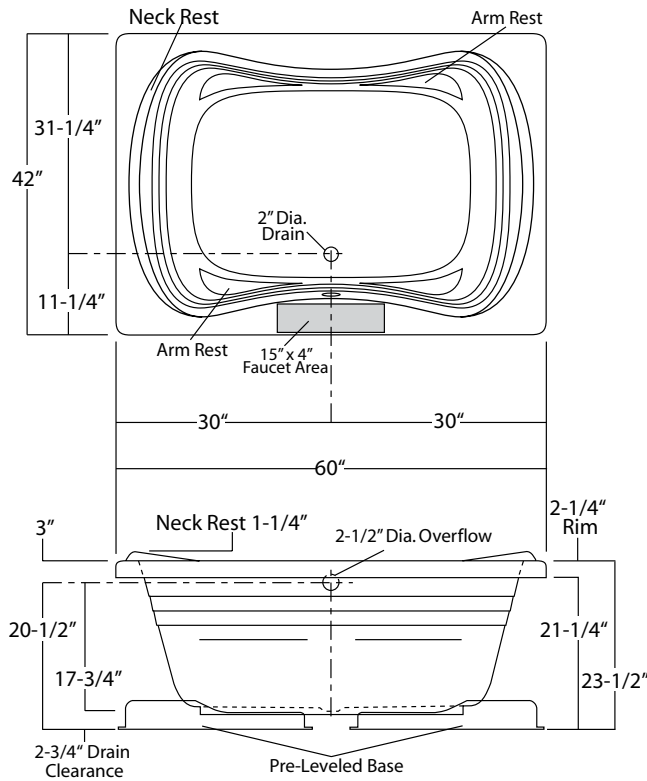

Order Number / Description

6J: *EuroFlo System* includes: 6-Adjustable jets, 6-jet Back Jet Array w/ manual control, Aromatherapy diffuser, Chromotherapy light, low water sensor, twin air controls, electronic system control w/ timer, and 11.0 amp pump/motor.

1. Options:
2. In-Line Heater (1*) (order: ILH)
   - Ozone Generator (1*) (order: OZG)
   - Manual Pillow Neck Jet (1*) (order: PNJ)
     (white cover std., black cover on dark units)
   - Electronic Back-Jet (1*, 2*, 4*) (order: BJA-ES)
   - Trim Upgrade (1*)
     - Brushed (satin) Nickel (order: 6J-SNK)
     - Polished Brass (order: 6J-PBR)
   - Alternate Pump/Blower Location (1*) (order: MP/B)

Order Number / Description

AR3: *EuroAire System* (3*) includes: (38) Perimeter air ports, electronic system control, and 600-watt blower with ceramic heater.

6J-AR3: *EuroFlo & EuroAire System* (3*) on a single unit with an enhanced electronic control.

1. Notes:
2. (1*) Factory installed options
   - (2*) Includes system control upgrade
   - (3*) Available on acrylic models only
   - (4*) Upgrade from manual back-jet array