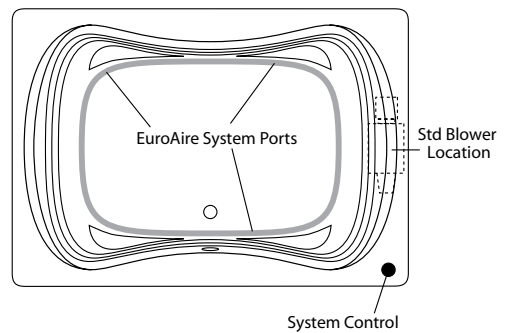

- Options:
- In-Line Heater (1\*) (order: ILH)
  - Ozone Generator (1\*) (order: OZG)
  - Manual Pillow Neck Jet (1\*) (order: PNJ)  
(white cover std., black cover on dark units)
  - Electronic Back-Jet (1\*, 2\*, 4\*) (order: BJA-ES)
  - Trim Upgrade (1\*)
    - Brushed (satin) Nickel (order: 6J-SNK)
    - Polished Brass (order: 6J-PBR)
  - Alternate Pump/Blower Location (1\*) (order: MP/B)

### Order Number / Description

AR3: *EuroAire System* (3\*) includes: (38) Perimeter air ports, electronic system control, and 600-watt blower with ceramic heater.

6J-AR3: *EuroFlo & EuroAire System* (3\*) on a single unit with an enhanced electronic control.

- Notes:
- (1\*) Factory installed options
  - (2\*) Includes system control upgrade
  - (3\*) Available on acrylic models only
  - (4\*) Upgrade from manual back-jet array

**EuroFlo System**

**EuroAire System**

**Combination EuroFlo / EuroAire System**

Vincennes 1: HG-480  
Sump Dimen: 42-1/2" long x 29" wide x 20-1/2" deep

Photographic images may include optional components and appear different than actual product. Dimensions shown are maximum. Due to the nature of the materials involved, actual unit dimensions can vary (tolerances: +0 / -3/8 inch). Oasis reserves the right to modify or discontinue product and/or associated equipment without prior written or verbal notification or obligation.