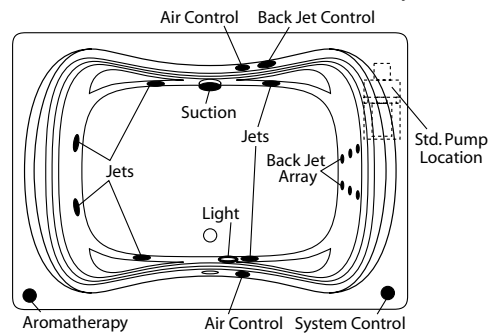

- Options:
- In-Line Heater (1\*) (order: ILH)
  - Ozone Generator (1\*) (order: OZG)
  - Manual Pillow Neck Jet (1\*) (order: PNJ)  
(white cover std., black cover on dark units)
  - Electronic Back-Jet (1\*, 2\*, 4\*) (order: BJA-ES)
  - Trim Upgrade (1\*)
    - Brushed (satin) Nickel (order: 6J-SNK)
    - Polished Brass (order: 6J-PBR)
  - Alternate Pump/Blower Location (1\*) (order: MP/B)

### Order Number / Description

AR3: *EuroAire System* (3\*) includes: (38) Perimeter air ports, electronic system control, and 600-watt blower with ceramic heater.

6J-AR3: *EuroFlo & EuroAire System* (3\*) on a single unit with an enhanced electronic control.

- Notes:
- (1\*) Factory installed options
  - (2\*) Includes system control upgrade
  - (3\*) Available on acrylic models only
  - (4\*) Upgrade from manual back-jet array

**EuroFlo System**

**EuroAire System**

**Combination EuroFlo / EuroAire System**

Vincennes 1: HG-480  
Sump Dimen: 42-1/2" long x 29" wide x 20-1/2" deep

Photographic images may include optional components and appear different than actual product. Dimensions shown are maximum. Due to the nature of the materials involved, actual unit dimensions can vary (tolerances: +0 / -3/8 inch). Oasis reserves the right to modify or discontinue product and/or associated equipment without prior written or verbal notification or obligation.