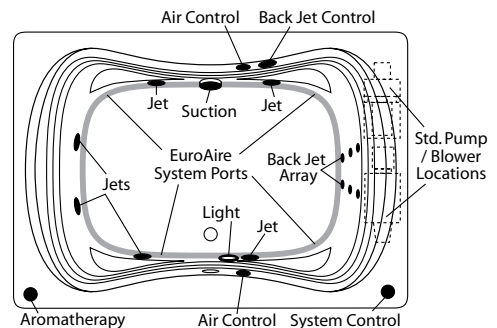

### Order Number / Description

AR3: *EuroAire System* (3\*) includes: (38) Perimeter air ports, electronic system control, and 600-watt blower with ceramic heater.

6J-AR3: *EuroFlo & EuroAire System* (3\*) on a single unit with an enhanced electronic control.

- Notes:
- (1\*) Factory installed options
  - (2\*) Includes system control upgrade
  - (3\*) Available on acrylic models only
  - (4\*) Upgrade from manual back-jet array

**EuroFlo System**

**EuroAire System**

**Combination EuroFlo / EuroAire System**

Vincennes 1: HG-480  
Sump Dimen: 42-1/2" long x 29" wide x 20-1/2" deep

Photographic images may include optional components and appear different than actual product. Dimensions shown are maximum. Due to the nature of the materials involved, actual unit dimensions can vary (tolerances: +0 / -3/8 inch). Oasis reserves the right to modify or discontinue product and/or associated equipment without prior written or verbal notification or obligation.