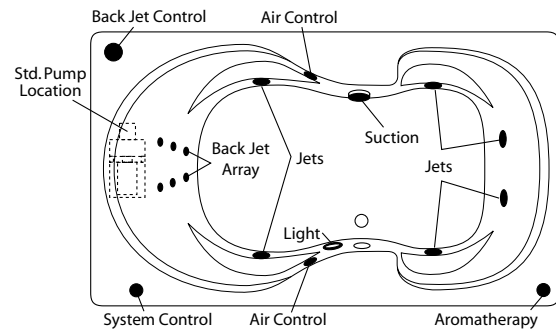

Westbury 1: HG-420
Sump Dimen: 55" long x 25" wide x 20-1/4" deep

EuroFlo System