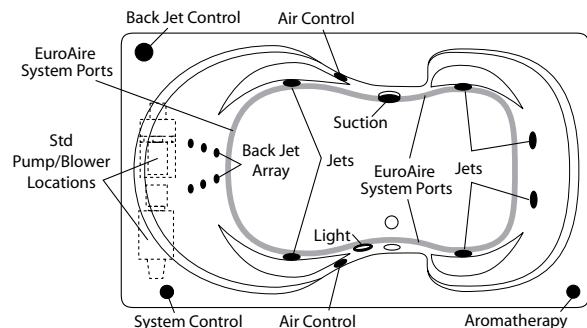

### Order Number / Description

AR3; *EuroAire System* (3\*) includes: (42) Perimeter air ports, electronic system control, and 600-watt blower with ceramic heater.

6J-AR3: *EuroFlo & EuroAire System* (3\*) on a single unit with an enhanced electronic control.

Notes: (1\*) Factory installed options  
 (2\*) Includes system control upgrade  
 (3\*) Available on acrylic models only  
 (4\*) Upgrade from manual back-jet array

Westbury 1: HG-420  
 Sump Dimen: 55" long x 25" wide x 20-1/4" deep

EuroFlo System

EuroAire System

Combination EuroFlo / EuroAire System

Photographic images may include optional components and appear different than actual product. Dimensions shown are maximum. Due to the nature of the materials involved, actual unit dimensions can vary (tolerances: +0 / -3/8 inch). Oasis reserves the right to modify or discontinue product and/or associated equipment without prior written or verbal notification or obligation.