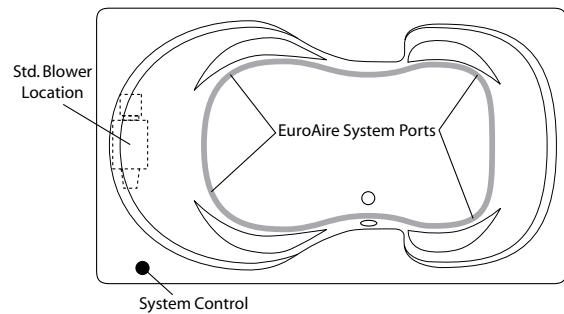

### Order Number / Description

AR3; *EuroAire System* (3\*) includes: (42) Perimeter air ports, electronic system control, and 600-watt blower with ceramic heater.

6J-AR3: *EuroFlo & EuroAire System* (3\*) on a single unit with an enhanced electronic control.

Notes: (1\*) Factory installed options  
 (2\*) Includes system control upgrade  
 (3\*) Available on acrylic models only  
 (4\*) Upgrade from manual back-jet array

Westbury 1: HG-420  
 Sump Dimen: 55" long x 25" wide x 20-1/4" deep

EuroFlo System

EuroAire System

Combination EuroFlo / EuroAire System

Photographic images may include optional components and appear different than actual product. Dimensions shown are maximum. Due to the nature of the materials involved, actual unit dimensions can vary (tolerances: +0 / -3/8 inch). Oasis reserves the right to modify or discontinue product and/or associated equipment without prior written or verbal notification or obligation.