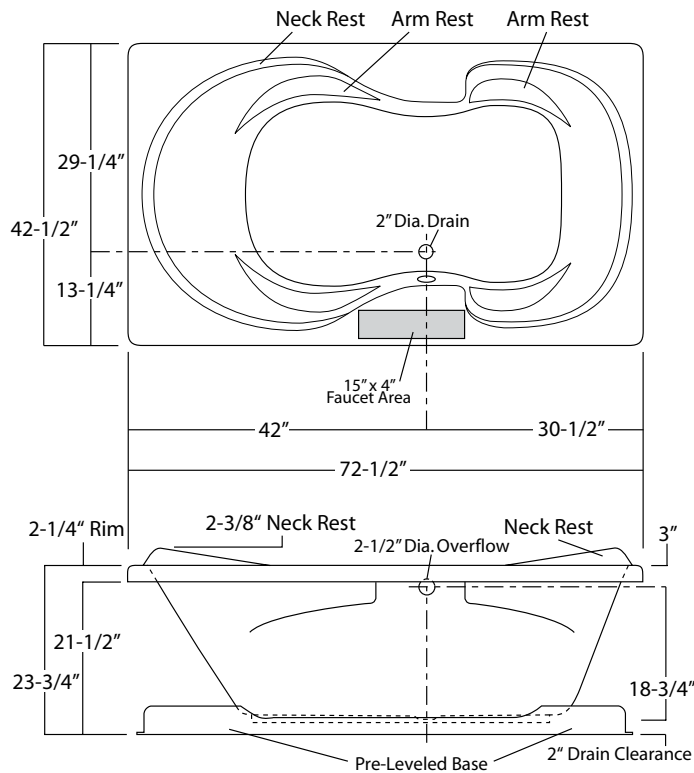

Order Number / Description

6J: *EuroFlo System* includes: 6-Adjustable jets, 6-jet Back Jet Array w/ manual control, Aromatherapy diffuser, Chromotherapy light, low water sensor, twin air controls, electronic system control w/ timer, and 11.0 amp pump/motor.

Options: In-Line Heater (1*) (order: ILH)
Ozone Generator (1*) (order: OZG)
Manual Pillow Neck Jet (1*) (order: PNJ)
(white cover std., black cover on dark units)
Electronic Back-Jet (1*, 2*, 4*) (order: BJA-ES)
Trim Upgrade (1*)
Brushed (satin) Nickel (order: 6J-SNK)
Polished Brass (order: 6J-PBR)

Order Number / Description

AR3; *EuroAire System* (3*) includes: (42) Perimeter air ports, electronic system control, and 600-watt blower with ceramic heater.

6J-AR3: *EuroFlo & EuroAire System* (3*) on a single unit with an enhanced electronic control.

Notes: (1*) Factory installed options
(2*) Includes system control upgrade
(3*) Available on acrylic models only
(4*) Upgrade from manual back-jet array