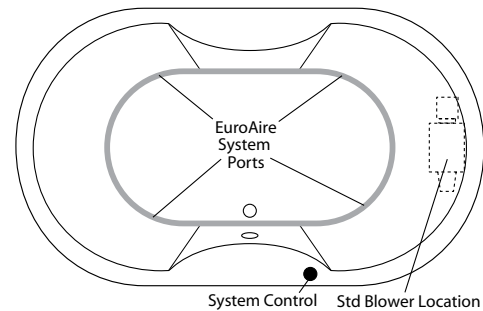

Order Number / Description

AR3: *EuroAire System* (3*) includes: (59) Perimeter air ports, electronic system control, and 600-watt blower with ceramic heater.

6J-AR3: *EuroFlo & EuroAire System* (3*) on a single unit with an enhanced electronic control.

Notes: (1*) Factory installed options
 (2*) Includes system control upgrade
 (3*) Available on acrylic models only
 (4*) Upgrade from manual back-jet array

Vitoria: HG-880
 Sump Dimen: 50" long x 28" wide x 20-5/8" deep

EuroFlo System

EuroAire System

Combination EuroFlo / EuroAire System

Photographic images may include optional components and appear different than actual product. Dimensions shown are maximum. Due to the nature of the materials involved, actual unit dimensions can vary (tolerances: +0 / -3/8 inch). Oasis reserves the right to modify or discontinue product and/or associated equipment without prior written or verbal notification or obligation.