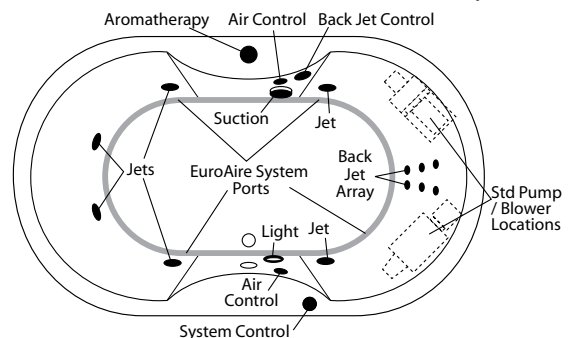

Order Number / Description

6J: *EuroFlo System* includes: 6-Adjustable jets, 6-jet Back Jet Array w/ manual control, Aromatherapy diffuser, Chromotherapy light, low water sensor, twin air controls, electronic system control w/ timer, and 11.0 amp pump/motor.

Order Number / Description

AR3: *EuroAire System* (3*) includes: (59) Perimeter air ports, electronic system control, and 600-watt blower with ceramic heater.

6J-AR3: *EuroFlo & EuroAire System* (3*) on a single unit with an enhanced electronic control.

Notes: (1*) Factory installed options
 (2*) Includes system control upgrade
 (3*) Available on acrylic models only
 (4*) Upgrade from manual back-jet array

Vitoria: HG-880
 Sump Dimen: 50" long x 28" wide x 20-5/8" deep

EuroFlo System

EuroAire System

Combination EuroFlo / EuroAire System

Photographic images may include optional components and appear different than actual product. Dimensions shown are maximum. Due to the nature of the materials involved, actual unit dimensions can vary (tolerances: +0 / -3/8 inch). Oasis reserves the right to modify or discontinue product and/or associated equipment without prior written or verbal notification or obligation.