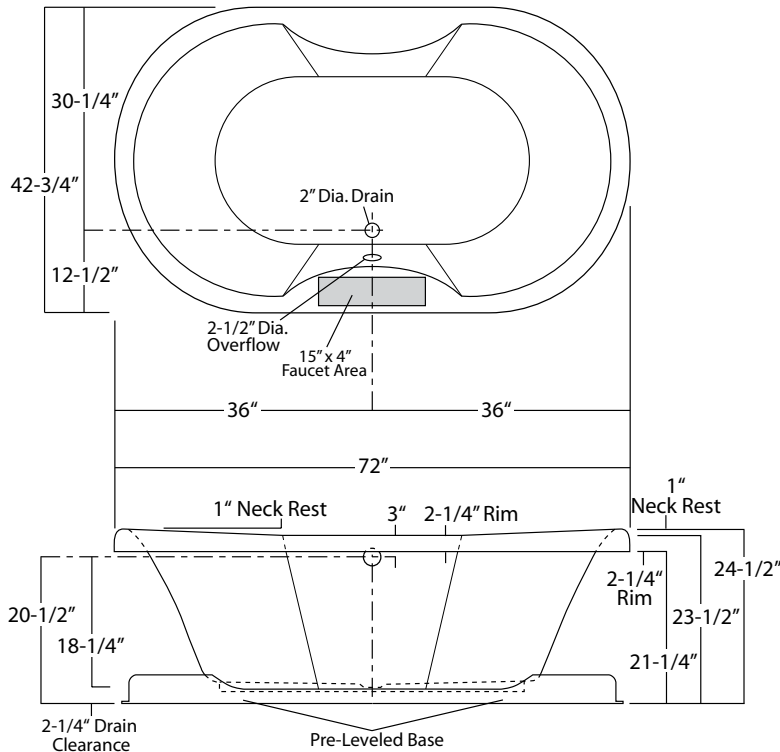

EUROPEAN COLLECTION

Oasis

72-INCH WIDE MODEL

Vitoria (Self-Rimming)

Unit Dimensions

72" wide x 42-3/4" deep x 23-1/2" high (24-1/2" w. neck rest)

Unit Features

- Vacuum Formed Acrylic
- 2" Dia. Front Center Drain (see reverse side for location)
- 2-1/2" Dia. Overflow (see reverse side for location)
- Pre-Levelled Fiberglass Base System
- Textured Floor Pattern

Unit / System Order Number

Acrylic: HG-880 / 0ND (soaking tub)
HG-880 / 6J (EuroFlo System)
HG-880 / AR3 (EuroAire System)
HG-880 / 6J-AR3 (Combination System)

System Trim

Standard 6J Trim (order code): White trim on White unit (WHT) - Bone trim on Bone unit (BON) - Biscuit trim on Biscuit unit (BST) - Chrome trim (CHR)

Notes: (1*) Factory installed options
 (2*) Includes system control upgrade
 (3*) Available on acrylic models only
 (4*) Upgrade from manual back-jet array

Vitoria: HG-880
 Sump Dimen: 50" long x 28" wide x 20-5/8" deep