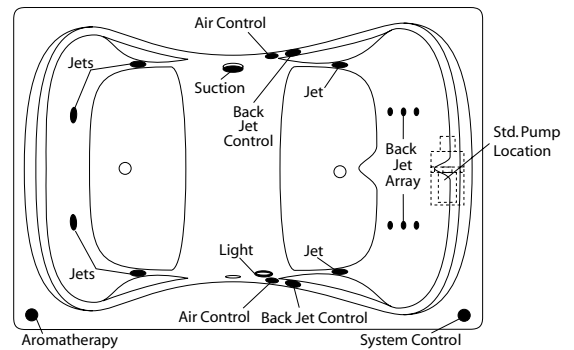

Normandy: HG-580
Sump Dimen: 60" long x 37" wide x 21-3/4" deep

EuroFlo System