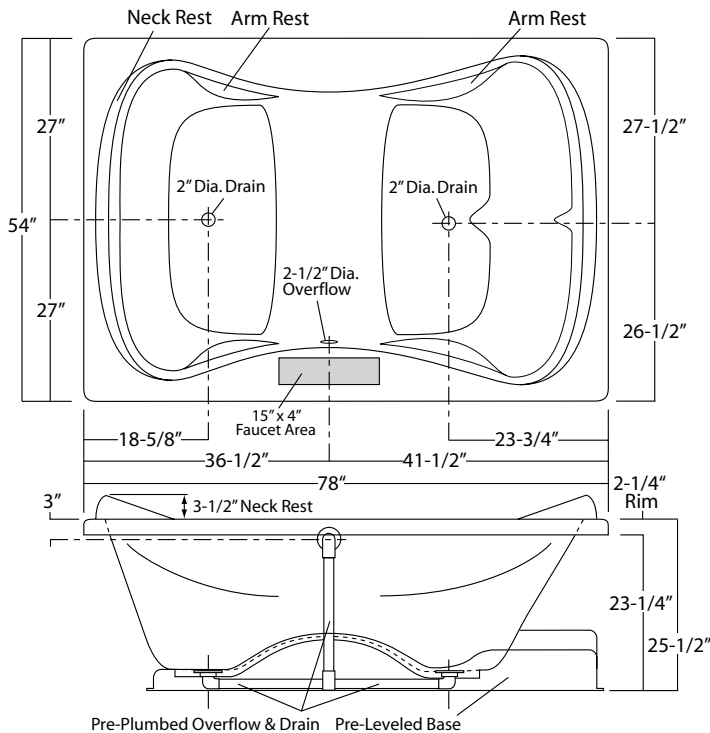

Order Number / Description

6J: *EuroFlo System* includes: 6-Adjustable jets, 6-jet Back Jet Array w/ manual controls, Aromatherapy diffuser, Chromotherapy light, low water sensor, twin air controls, electronic system control w/ timer, and 11.0 amp pump/motor.

Options: In-Line Heater (1*) (order: ILH)
Ozone Generator (1*) (order: OZG)
Manual Pillow Neck Jet (1*) (order: PNJ)
(white cover std., black cover on dark units)
Electronic Back-Jet (1*, 2*, 4*) (order: BJA-ES)
Trim Upgrade (1*)
Brushed (satin) Nickel (order: 6J-SNK)
Polished Brass (order: 6J-PBR)

Order Number / Description

AR3: *EuroAire System* (3*) includes : (47) Perimeter air ports, electronic system control, and 600-watt blower with ceramic heater.

6J-AR3: *EuroFlo & EuroAire System* (3*) on a single unit with an enhanced electronic control.

Notes: (1*) Factory installed options
(2*) Includes system control upgrade
(3*) Available on acrylic models only
(4*) Upgrade from manual back-jet array