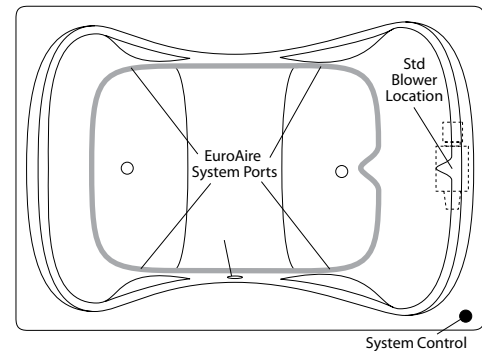

EUROPEAN COLLECTION

78-INCH WIDE MODEL

Normandy (Self-Rimming)

Unit Dimensions

78" wide x 54" deep x 25-1/2" high (29" w. neck rest)

Unit Features

- Vacuum Formed Acrylic
- 2" Dia. Front Center Drain
- 2-1/2" Dia. Overflow
- Factory Installed Drain & Overflow System
- Twin, Contoured Armrests (at each end)
- Contoured Neck Rest (at each end)
- Pre-Leveled Fiberglass Base System

Order Number / Description

AR3: *EuroAire System* (3*) includes : (47) Perimeter air ports, electronic system control, and 600-watt blower with ceramic heater.

6J-AR3: *EuroFlo & EuroAire System* (3*) on a single unit with an enhanced electronic control.

Notes: (1*) Factory installed options
 (2*) Includes system control upgrade
 (3*) Available on acrylic models only
 (4*) Upgrade from manual back-jet array

Normandy: HG-580
 Sump Dimen: 60" long x 37" wide x 21-3/4" deep

EuroFlo System

EuroAire System

Combination EuroFlo / EuroAire System

Photographic images may include optional components and appear different than actual product. Dimensions shown are maximum. Due to the nature of the materials involved, actual unit dimensions can vary (tolerances: +0 / -3/8 inch). Oasis reserves the right to modify or discontinue product and/or associated equipment without prior written or verbal notification or obligation.