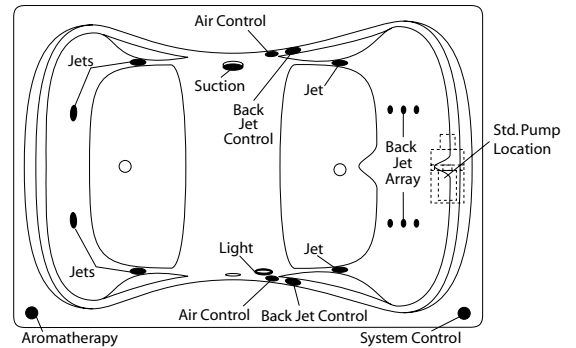

Options: In-Line Heater (1\*) (order: ILH)  
 Ozone Generator (1\*) (order: OZG)  
 Manual Pillow Neck Jet (1\*) (order: PNJ)  
 (white cover std., black cover on dark units)  
 Electronic Back-Jet (1\*, 2\*, 4\*) (order: BJA-ES)  
 Trim Upgrade (1\*)  
 Brushed (satin) Nickel (order: 6J-SNK)  
 Polished Brass (order: 6J-PBR)

### Order Number / Description

AR3: *EuroAire System* (3\*) includes : (47) Perimeter air ports, electronic system control, and 600-watt blower with ceramic heater.

6J-AR3: *EuroFlo & EuroAire System* (3\*) on a single unit with an enhanced electronic control.

Notes: (1\*) Factory installed options  
 (2\*) Includes system control upgrade  
 (3\*) Available on acrylic models only  
 (4\*) Upgrade from manual back-jet array

EuroFlo System

EuroAire System

Combination EuroFlo / EuroAire System

Normandy: HG-580  
 Sump Dimen: 60" long x 37" wide x 21-3/4" deep

Photographic images may include optional components and appear different than actual product. Dimensions shown are maximum. Due to the nature of the materials involved, actual unit dimensions can vary (tolerances: +0 / -3/8 inch). Oasis reserves the right to modify or discontinue product and/or associated equipment without prior written or verbal notification or obligation.