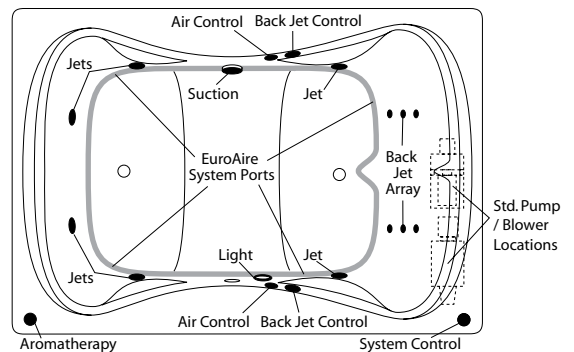

Order Number / Description

AR3: *EuroAire System* (3*) includes : (47) Perimeter air ports, electronic system control, and 600-watt blower with ceramic heater.

6J-AR3: *EuroFlo & EuroAire System* (3*) on a single unit with an enhanced electronic control.

Notes: (1*) Factory installed options
 (2*) Includes system control upgrade
 (3*) Available on acrylic models only
 (4*) Upgrade from manual back-jet array

Normandy: HG-580
 Sump Dimen: 60" long x 37" wide x 21-3/4" deep

EuroFlo System

EuroAire System

Combination EuroFlo / EuroAire System

Photographic images may include optional components and appear different than actual product. Dimensions shown are maximum. Due to the nature of the materials involved, actual unit dimensions can vary (tolerances: +0 / -3/8 inch). Oasis reserves the right to modify or discontinue product and/or associated equipment without prior written or verbal notification or obligation.