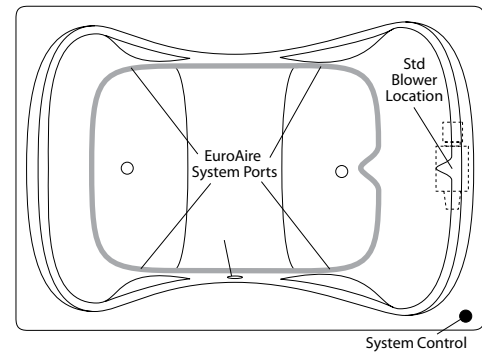

EuroAire System

Combination EuroFlo / EuroAire System