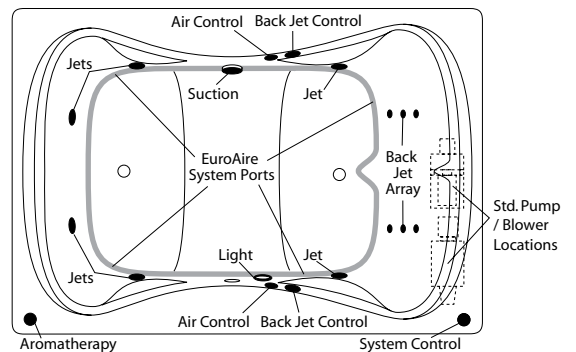

### Order Number / Description

AR3: *EuroAire System* (3\*) includes : (47) Perimeter air ports, electronic system control, and 600-watt blower with ceramic heater.

6J-AR3: *EuroFlo & EuroAire System* (3\*) on a single unit with an enhanced electronic control.

Notes: (1\*) Factory installed options  
 (2\*) Includes system control upgrade  
 (3\*) Available on acrylic models only  
 (4\*) Upgrade from manual back-jet array

EuroFlo System

EuroAire System

Combination EuroFlo / EuroAire System

Normandy: HG-580  
 Sump Dimen: 60" long x 37" wide x 21-3/4" deep

Photographic images may include optional components and appear different than actual product. Dimensions shown are maximum. Due to the nature of the materials involved, actual unit dimensions can vary (tolerances: +0 / -3/8 inch). Oasis reserves the right to modify or discontinue product and/or associated equipment without prior written or verbal notification or obligation.