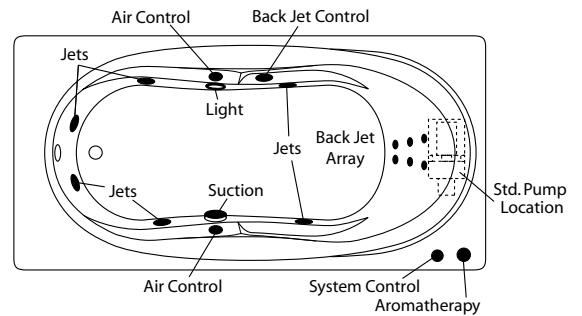

Sump Dimen: 54" long x 21" wide x 20-1/4" deep
Sump Capacity: 78 gal. (unoccupied - to overflow)
Whirlpool Operating: 53 gal.

EuroFlo System