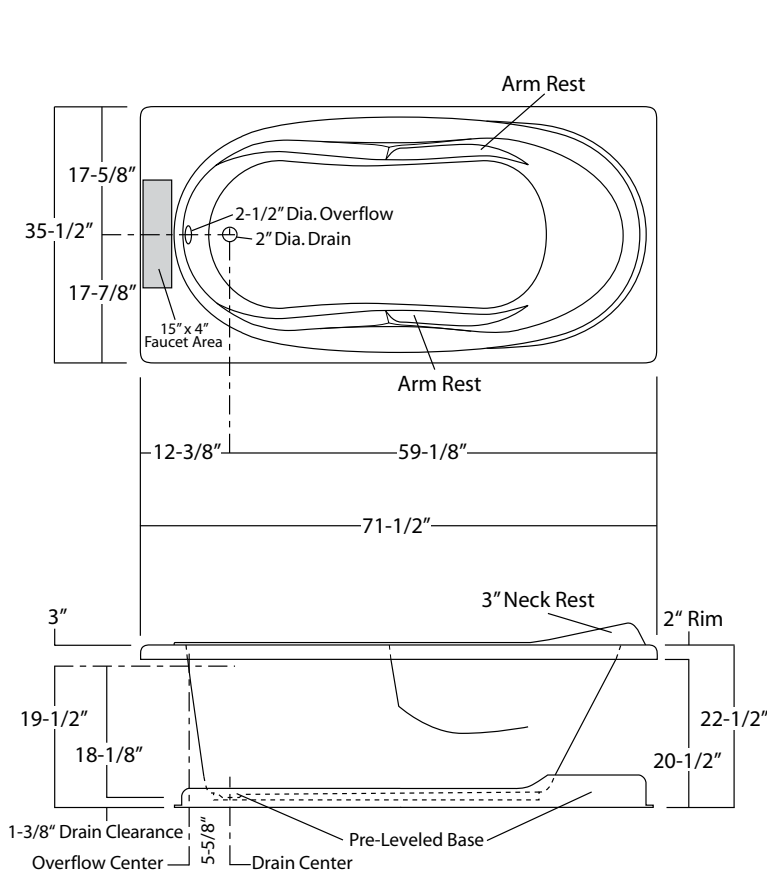

Order Number / Description

6J: *EuroFlo System* includes: 6-Adjustable jets, 6-jet Back Jet Array w/ manual control, Aromatherapy diffuser, Chromotherapy light, low water sensor, twin air controls, electronic system control w/ timer, and 13.5 amp pump/motor.

Options: In-Line Heater (1*) (order: ILH)
Ozone Generator (1*) (order: OZG)
Manual Pillow Neck Jet (1*) (order: PNJ)
(white cover std., black cover on dark units)
Electronic Back-Jet (1*, 2*, 4*) (order: BJA-ES)
Trim Upgrade (1*)
Brushed (satin) Nickel (order: 6J-SNK)

Order Number / Description

AR3: *EuroAire System* (3*) includes: (40) Perimeter air ports, electronic system control, and a 12.0 amp, 600-watt blower with ceramic heater.

6J-AR3: *EuroFlo & EuroAire System* (3*) on a single unit with an enhanced electronic control.

Notes: (1*) Factory installed options
(2*) Includes system control upgrade
(3*) Available on acrylic models only
(4*) Upgrade from manual back-jet array