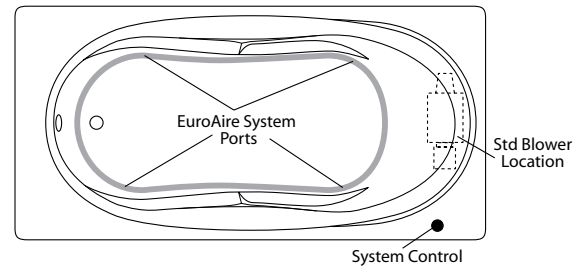

Order Number / Description

AR3: *EuroAire System* (3*) includes: (40) Perimeter air ports, electronic system control, and a 12.0 amp, 600-watt blower with ceramic heater.

6J-AR3: *EuroFlo & EuroAire System* (3*) on a single unit with an enhanced electronic control.

Notes: (1*) Factory installed options
 (2*) Includes system control upgrade
 (3*) Available on acrylic models only
 (4*) Upgrade from manual back-jet array

Sump Dimen: 54" long x 21" wide x 20-1/4" deep
 Sump Capacity: 78 gal. (unoccupied - to overflow)
 Whirlpool Operating: 53 gal.

EuroFlo System

EuroAire System

Combination EuroFlo / EuroAire System

Photographic images may include optional components and appear different than actual product.
 Dimensions shown are maximum. Due to the nature of the materials involved, actual unit dimensions can vary (tolerances: +0 / -3/8 inch).
 Oasis reserves the right to modify or discontinue product and/or associated equipment without prior written or verbal notification or obligation.