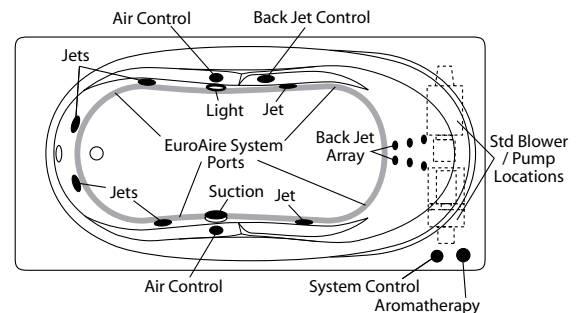

Order Number / Description

AR3: *EuroAire System* (3*) includes: (40) Perimeter air ports, electronic system control, and a 12.0 amp, 600-watt blower with ceramic heater.

6J-AR3: *EuroFlo & EuroAire System* (3*) on a single unit with an enhanced electronic control.

Notes: (1*) Factory installed options
 (2*) Includes system control upgrade
 (3*) Available on acrylic models only
 (4*) Upgrade from manual back-jet array

Sump Dimen: 54" long x 21" wide x 20-1/4" deep
 Sump Capacity: 78 gal. (unoccupied - to overflow)
 Whirlpool Operating: 53 gal.

EuroFlo System

EuroAire System

Combination EuroFlo / EuroAire System

Photographic images may include optional components and appear different than actual product.
 Dimensions shown are maximum. Due to the nature of the materials involved, actual unit dimensions can vary (tolerances: +0 / -3/8 inch).
 Oasis reserves the right to modify or discontinue product and/or associated equipment without prior written or verbal notification or obligation.