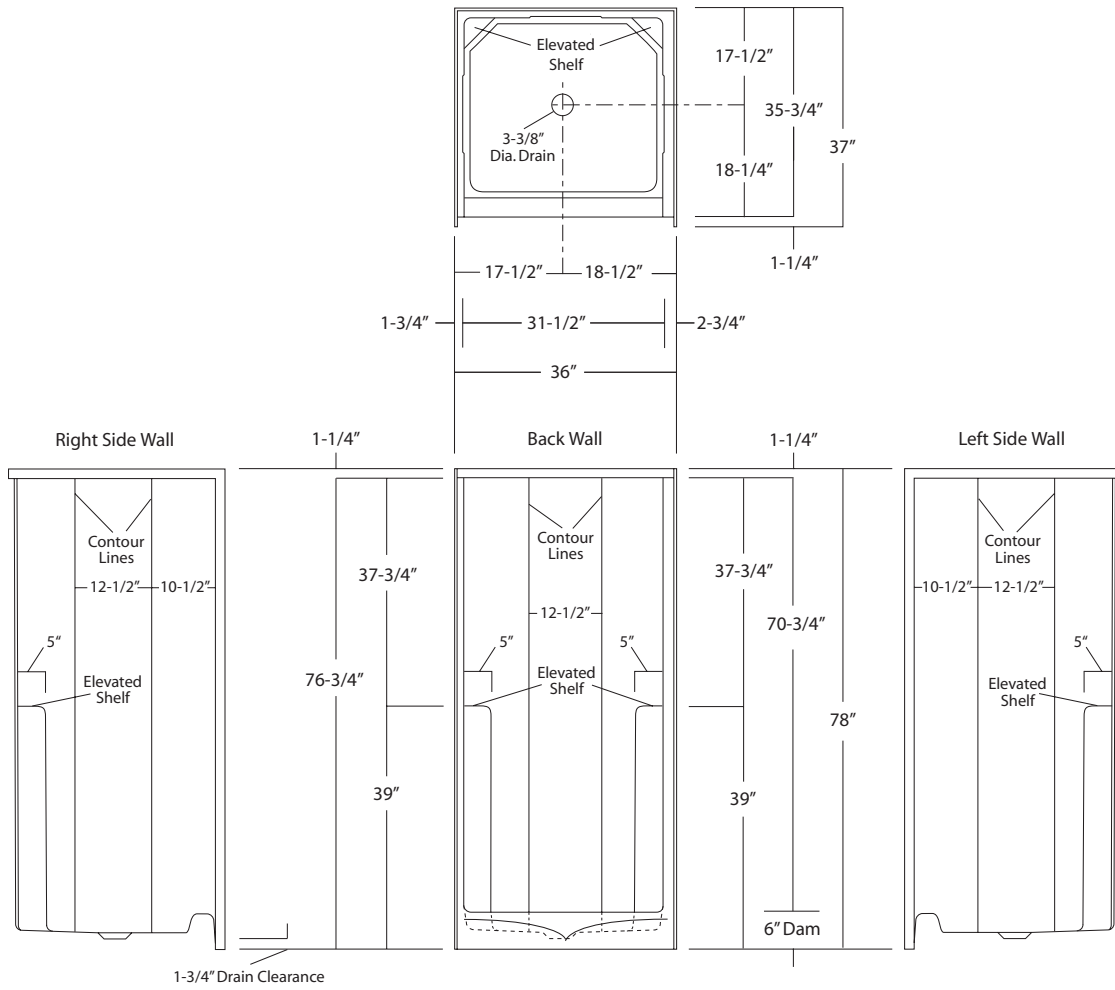

SHOWER STALL

Oasis

36-INCH MODEL

SH-3

Rough-In Dimensions

36" wide x 37" deep x 78" high

Finished Dimensions

36" wide x 35-3/4" deep x 76-3/4" high

Unit Features

- One - Piece Fiberglass Composite Construction
- Sanitary Grade Polyester Gelcoat Surface
- 3-3/8" Dia. Center Drain (see reverse side for location)
- Twin / Elevated Corner Shelves
- Textured Floor Pattern
- Balsa Wood Core Floor Structure

SH-3

Shower Module

Order No.: SH-3

36" x 35-3/4", one-piece gelcoated fiberglass shower stall with 6" dam, wall surround, and center drain.