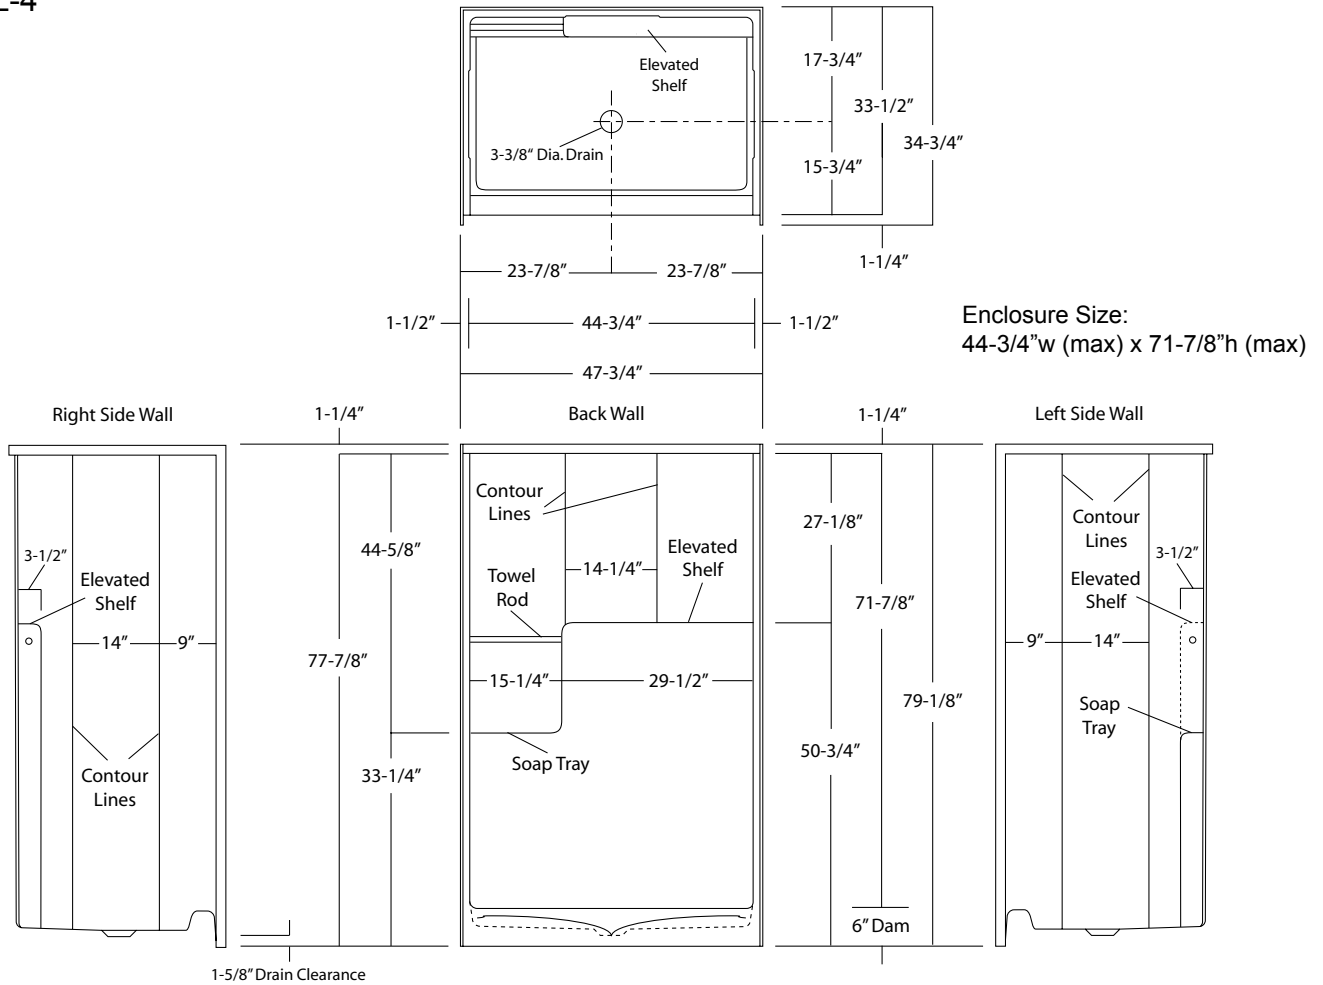

## SHOWER STALL

**Oasis**

47-3/4 INCH MODEL

**SH-FL-4**

Rough-In Dimensions

47-3/4" wide x 34-3/4" deep x 79-1/8" high

Finished Dimensions

47-3/4" wide x 33-1/2" deep x 77-7/8" high

Unit Features

- One - Piece Fiberglass Composite Construction
- Sanitary Grade Polyester Gelcoat Surface
- 3-3/8" Dia. Center Drain (see reverse side for location)
- Elevated Back Wall Shelf
- Lower Level, Corner Soap Tray with Acrylic Rod
- Textured Floor Pattern
- Balsa Wood Core Floor Structure

SH-FL-4

**Shower Module**

Order No.: SH-FL-4

47-3/4" x 33-1/2", one-piece gelcoated fiberglass shower stall with 6" dam, wall surround, acrylic towel rod, and center drain.

Photographic images may include optional components and appear different than actual product. Dimensions shown are maximum. Due to the nature of the materials involved, actual unit dimensions can vary (tolerances: +0 / -3/8 inch). Oasis reserves the right to modify or discontinue product and/or associated equipment without prior written or verbal notification or obligation.