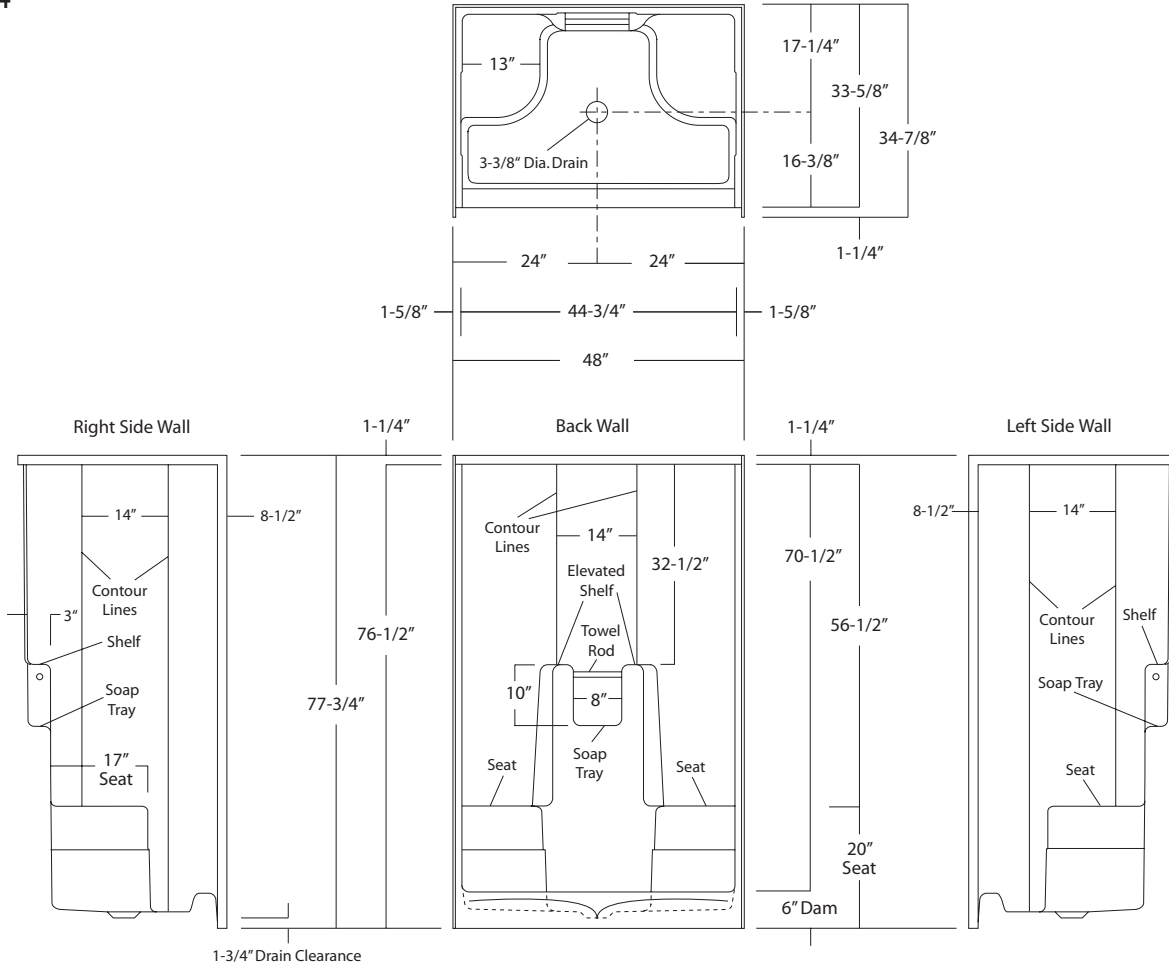

SHOWER STALL

Oasis

48-INCH MODEL

SH-DS-4

Rough-In Dimensions

48" wide x 34-7/8" deep x 77-3/4" high

Finished Dimensions

48" wide x 33-5/8" deep x 76-1/2" high

Unit Features

- One - Piece Fiberglass Composite Construction
- Sanitary Grade Polyester Gelcoat Surface
- 3-3/8" Dia. Center Drain (see reverse side for location)
- Twin / Contoured Corner Seats
- Dual / Elevated Shelves
- Lower Level Soap Tray with Acrylic Rod
- Textured Floor Pattern
- Balsa Wood Core Floor Structure

SH-DS-4

Shower Module

Order No.: SH-DS-4

48" x 33-5/8", one-piece gelcoated fiberglass shower stall with twin corner seats, 6" dam, wall surround, acrylic towel rod, and center drain.