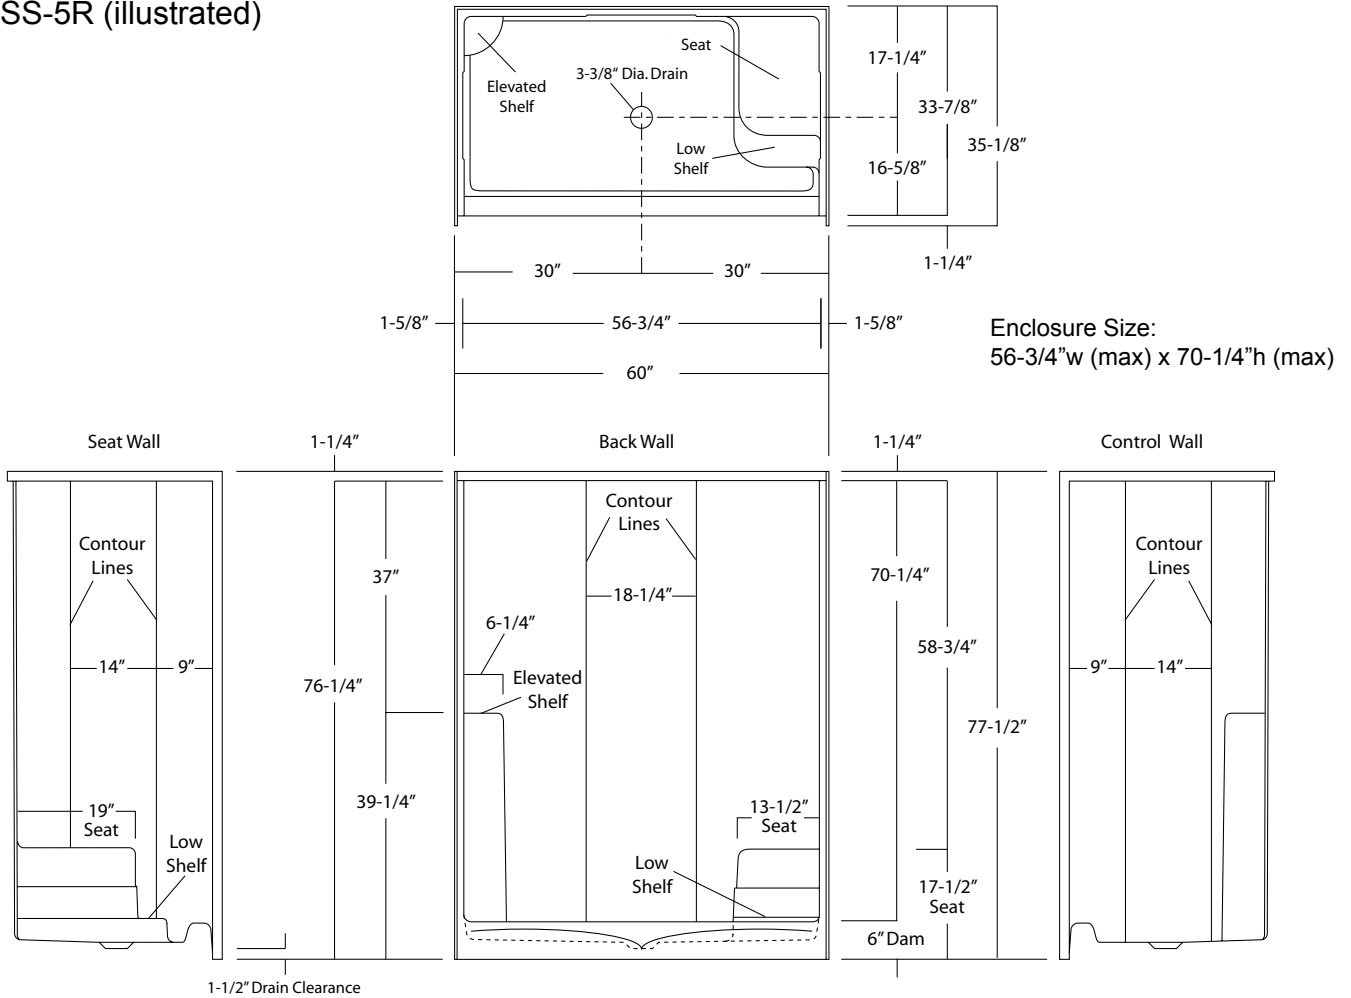

## SHOWER STALL

**Oasis**

60-INCH MODEL

**SH-SS-5** (single seat)

---

Rough-In Dimensions

60" wide x 35-1/8" deep x 77-1/2" high

---

Finished Dimensions

60" wide x 33-7/8" deep x 76-1/4" high

---

Unit Features

- One - Piece Fiberglass Composite Construction
- Sanitary Grade Polyester Gelcoat Surface
- 3-3/8" Dia. Center Drain (see reverse side for location)
- Elevated Corner Shelf
- Single, Contoured Seat with Lower Level Front Shelf
- Textured Floor Pattern
- Balsa Wood Core Floor Structure

SH-SS-5R (illustrated)

**Shower Module**

Order No.: SH-SS-5R (Right seat)  
SH-SS-5L (Left seat)

60" x 33-7/8", one-piece gelcoated fiberglass shower stall with a single right or left hand corner seat, 6" dam, wall surround, and center drain.

Photographic images may include optional components and appear different than actual product. Dimensions shown are maximum. Due to the nature of the materials involved, actual unit dimensions can vary (tolerances: +0 / -3/8 inch). Oasis reserves the right to modify or discontinue product and/or associated equipment without prior written or verbal notification or obligation.