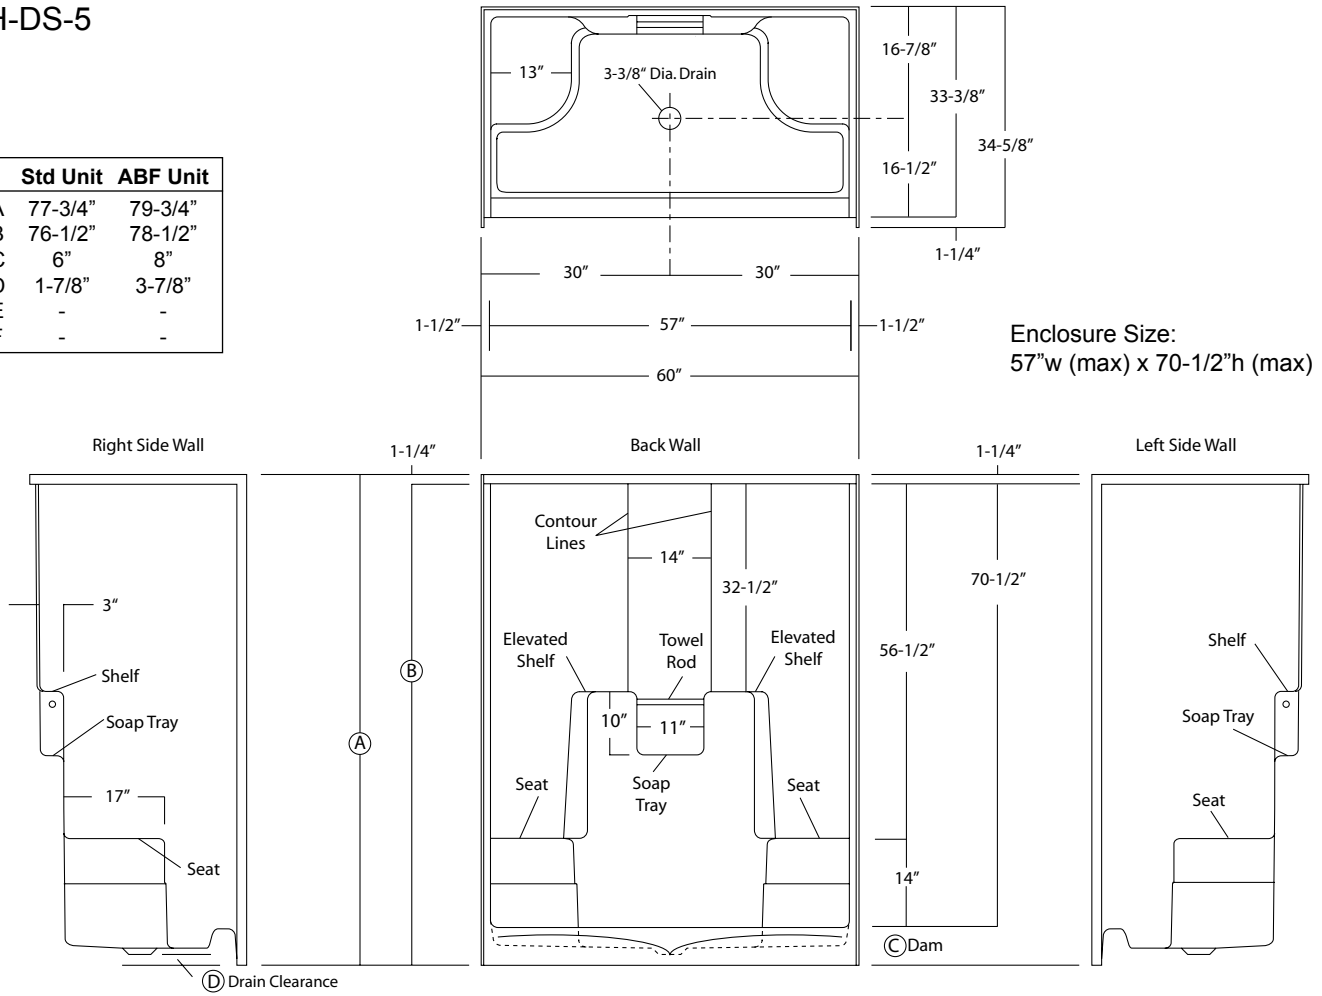

SHOWER STALL

Oasis

60-INCH MODEL

SH-DS-5 (dual seat)

Rough-In Dimensions

60" wide x 34-5/8" deep x 77-3/4" high (w/ 6-inch dam)

Finished Dimensions

60" wide x 33-3/8" deep x 76-1/2" high (w/ 6-inch dam)

Unit Features

- One - Piece Fiberglass Composite Construction
- Sanitary Grade Polyester Gelcoat Surface
- 3-3/8" Dia. Center Drain (see reverse side for location)
- Dual / Contoured Corner Seats
- Dual / Elevated Shelves
- Lower Level Center Soap Tray with Acrylic Rod
- Textured Floor Pattern
- Balsa Wood Core Floor Structure

Special Notes

- Optional ABF Model (provides 3-7/8-inches of drain clearance)

SH-DS-5

	Std Unit	ABF Unit
A	77-3/4"	79-3/4"
B	76-1/2"	78-1/2"
C	6"	8"
D	1-7/8"	3-7/8"
E	-	-
F	-	-

Shower Module

Order No.: SH-DS-5
SH-DS-5 ABF

60" x 33-3/8", one-piece gelcoated fiberglass shower stall with twin corner seats, 6" dam (ABF ver.: 8" dam with additional drain clearance for above floor plumbing), wall surround, acrylic towel rod, and center drain.