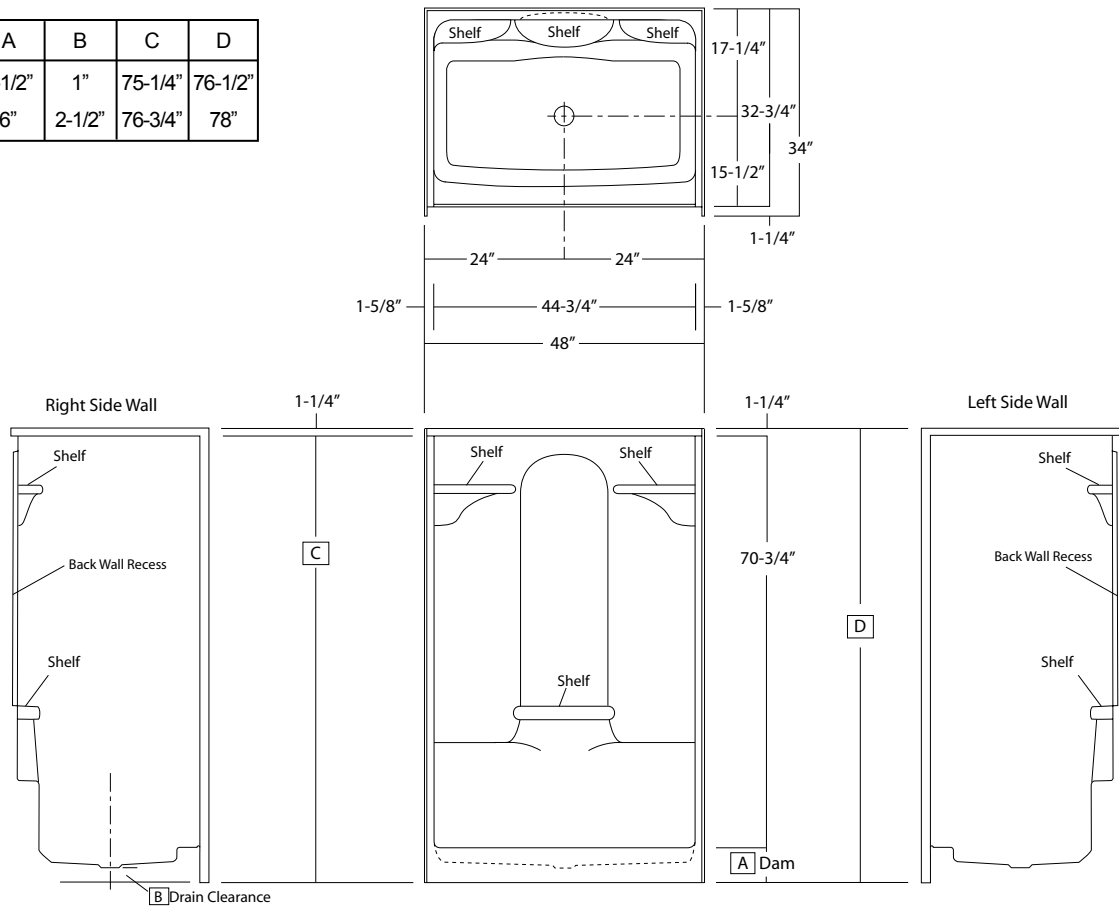

A	B	C	D
Std. Model	4-1/2"	1"	75-1/4"	76-1/2"
ABF Model	6"	2-1/2"	76-3/4"	78"

ACRYLLUS 48" Module

ACRYLLUS 48" Above Floor Rough-In Module

Order No.: SHA-4833 (no seat)

Order No.: SHA-4833 ABF (no seat - 6" dam)

48" x 32-3/4", one-piece vacuum formed open top acrylic shower stall with multi-level back wall shelving, gelcoat style mounting flanges, 4-1/2" low profile dam (1" drain clearance), wall surround, and center drain.

48" x 32-3/4", one-piece vacuum formed open top acrylic shower stall with multi-level back wall shelving, gelcoat style mounting flanges, 6" dam (2-1/2" drain clearance), wall surround, and center drain.