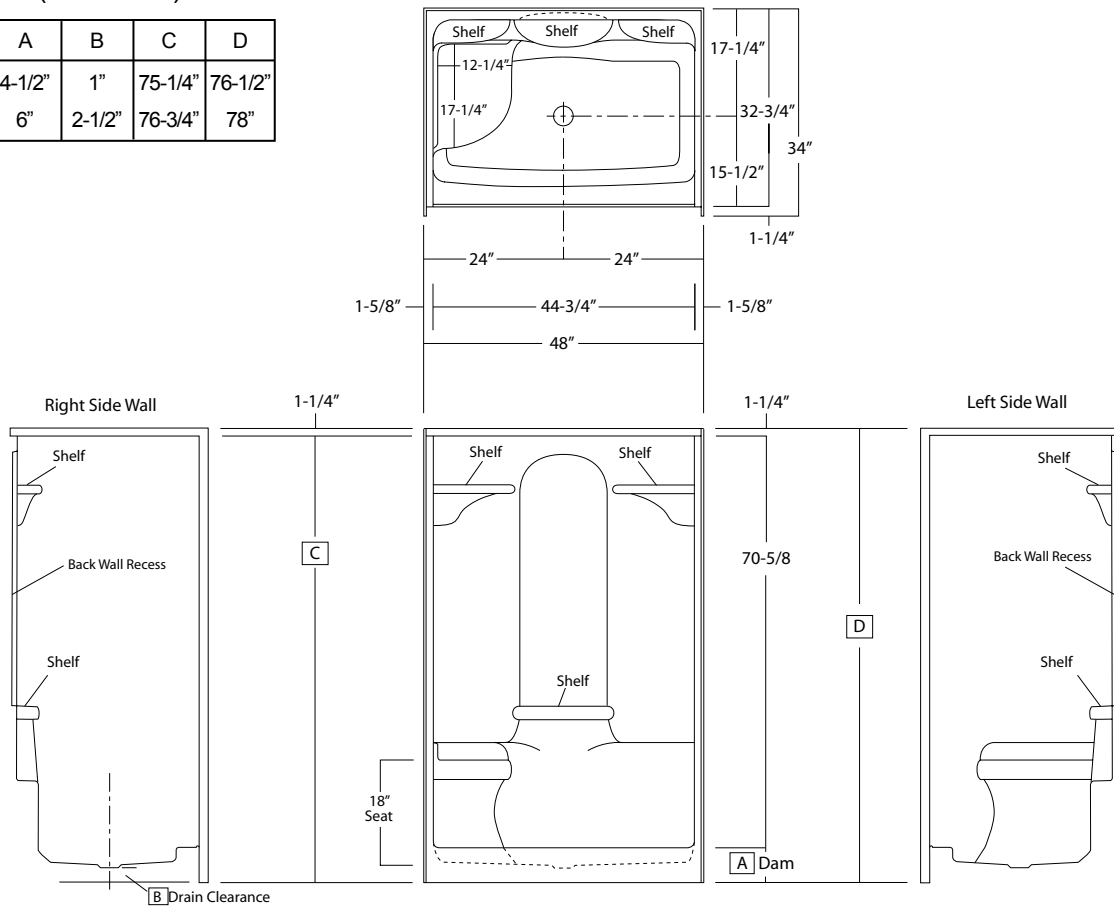

SHA-4833RS
SHA-4833LS (illustrated)

	A	B	C	D
Std. Model	4-1/2"	1"	75-1/4"	76-1/2"
ABF Model	6"	2-1/2"	76-3/4"	78"

ACRYLLUS 48" Module

Order No.: SHA-4833RS (RH seat)
SHA-4833LS (LH seat)

48" x 32-3/4", one-piece vacuum formed open top acrylic shower stall with single right or left hand contoured seat, multi-level back wall shelving, gelcoat style mounting flanges, 4-1/2" low profile dam (1" drain clearance), wall surround, and center drain.

ACRYLLUS 48" Above Floor Rough-In Module

Order No.: SHA-4833RS ABF (RH seat - 6" dam)
SHA-4833LS ABF (LH seat - 6" dam)

48" x 32-3/4", one-piece vacuum formed open top acrylic shower stall with single right or left hand contoured seat, multi-level back wall shelving, gelcoat style mounting flanges, 6" dam (2-1/2" drain clearance), wall surround, and center drain.