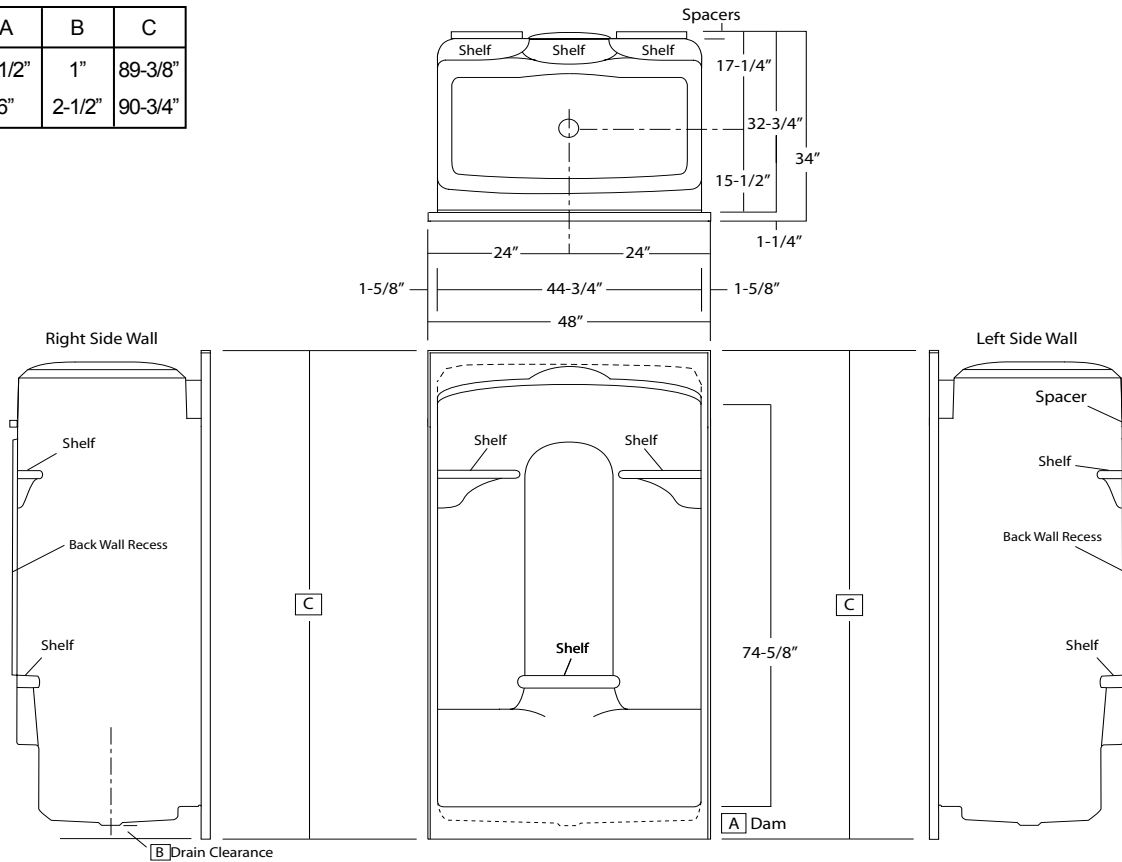

**ACRYLLUS SERIES
'INTEGRAL DOME'
SHOWER STALL**

Oasis

SHA-DM-4833

48-INCH MODEL

SHA-DM-4833LS (shown)

SHA-DM-4833
SHA-DM-4833RS (Right Seat)
SHA-DM-4833LS (Left Seat)

Rough-In Dimen.	Standard Version ABF Version	48" wide x 34" deep x 89-3/8" high 48" wide x 34" deep x 90-3/4" high
-----------------	---------------------------------	--

Finished Dimen.	Standard Version ABF Version	48" wide x 32-3/4" deep x 89-3/8" high 48" wide x 32-3/4" deep x 90-3/4" high
-----------------	---------------------------------	--

Unit Features	<ul style="list-style-type: none"> ● One - Piece Fiberglass Composite Construction ● Vacuum Formed Acrylic Surface ● 3-3/8" Dia. Center Drain (see reverse side for location) ● Integral Unit Dome (cap) ● Gelcoat Style Mounting Flanges ● Low Profile Dam (standard) ● Generous, Multi-Level Back Wall Shelving ● Balsa Wood Core Floor Structure
---------------	---

ACRYLLUS 48" Module

Order No.: SHA-DM-4833 (no seat)

48" x 32-3/4", one-piece vacuum formed acrylic shower stall with integral unit cap, multi-level back wall shelving, gelcoat style mounting flanges, 4-1/2" low profile dam (1" drain clearance), wall surround, and center drain.

SHA-DM-4833RS
SHA-DM-4833LS (illustrated)

	A	B	C
Std. Model	4-1/2"	1"	89-3/8"
ABF Model	6"	2-1/2"	90-3/4"

ACRYLLUS 48" Module

Order No.: SHA-DM-4833RS (RH seat)
SHA-DM-4833LS (LH seat)

48" x 32-3/4", one-piece vacuum formed acrylic shower stall with integral unit cap, single right or left hand contoured seat, multi-level back wall shelving, gelcoat style mounting flanges, 4-1/2" low profile dam (1" drain clearance), wall surround, and center drain.