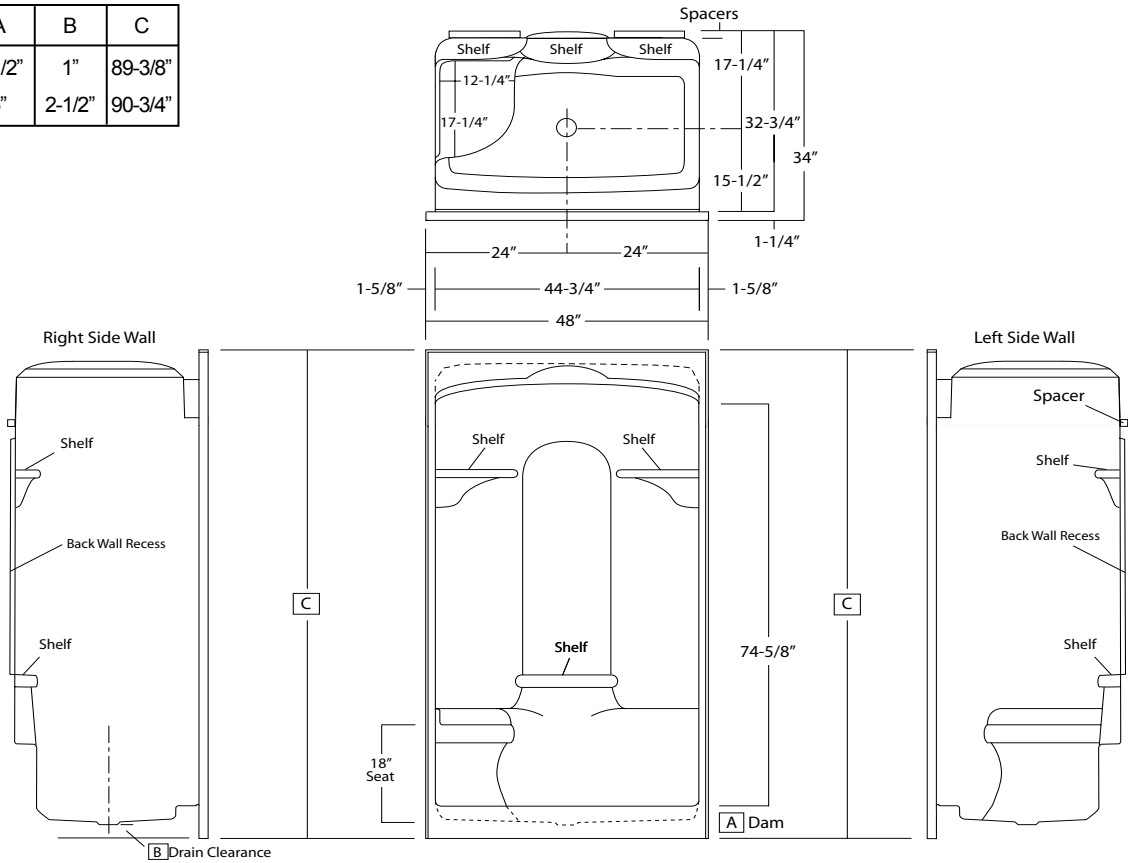

SHA-DM-4833RS
SHA-DM-4833LS (illustrated)

	A	B	C
Std. Model	4-1/2"	1"	89-3/8"
ABF Model	6"	2-1/2"	90-3/4"

ACRYLLUS 48" Module

Order No.: SHA-DM-4833RS (RH seat)
SHA-DM-4833LS (LH seat)

48" x 32-3/4", one-piece vacuum formed acrylic shower stall with integral unit cap, single right or left hand contoured seat, multi-level back wall shelving, gelcoat style mounting flanges, 4-1/2" low profile dam (1" drain clearance), wall surround, and center drain.

ACRYLLUS 48" Above Floor Rough-In Module

Order No.: SHA-DM-4833RS ABF (RH seat - 6" dam)
SHA-DM-4833LS ABF (LH seat - 6" dam)

48" x 32-3/4", one-piece vacuum formed acrylic shower stall with integral unit cap, single right or left hand contoured seat, multi-level back wall shelving, gelcoat style mounting flanges, 6" dam (2-1/2" drain clearance), wall surround, and center drain.

Photographic images may include optional components and appear different than actual product. Dimensions shown are maximum. Due to the nature of the materials involved, actual unit dimensions can vary (tolerances: +0 / -3/8 inch). Oasis reserves the right to modify or discontinue product and/or associated equipment without prior written or verbal notification or obligation.