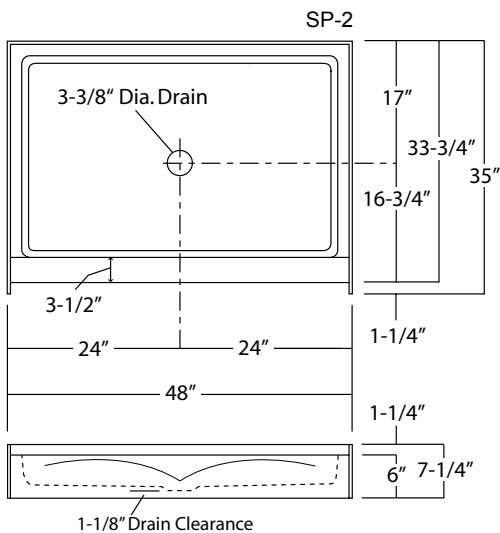

## MODELS

SP-1  
SP-4  
SP-3  
SB-4832  
SP-2  
SP-8

Rough-In Dimensions	Model	Dimensions
	SP-1	36" wide x 37-1/4" deep x 7-1/4" high
	SP-4	36" wide x 47-5/8" deep x 7-1/4" high
	SP-3	41-7/8" wide x 42-3/4" deep x 7-1/4" high
	SB-4832	48" wide x 32" deep x 5-1/4" high
	SP-2	48" wide x 35" deep x 7-1/4" high
	SP-8	48" wide x 36-3/4" deep x 7-1/4" high

Finished Dimensions	Model	Dimensions
	SP-1	36" wide x 36" deep x 6" high
	SP-4	36" wide x 47-5/8" deep x 6" high
	SP-3	41-7/8" wide x 41-1/2" deep x 6" high
	SB-4832	48" wide x 32" deep x 4" high
	SP-2	48" wide x 33-3/4" deep x 6" high
	SP-8	48" wide x 35-1/2" deep x 6" high

### Unit Order Number

Gelcoat: SB-4832  
SB-4832 ABF  
SP-2  
SP-8

**NOTE:**  
Critical enclosure dimensions should be taken directly from the installed shower base with finished wall surround.

	Std Unit	ABF Unit
A	5-1/4"	7-1/4"
B	4"	6"
C	-	-
D	1"	3"

Photographic images may include optional components and appear different than actual product.  
Dimensions shown are maximum. Due to the nature of the materials involved, actual unit dimensions can vary (tolerances: +0 / -3/8 inch).  
Oasis reserves the right to modify or discontinue product and/or associated equipment without prior written or verbal notification or obligation.