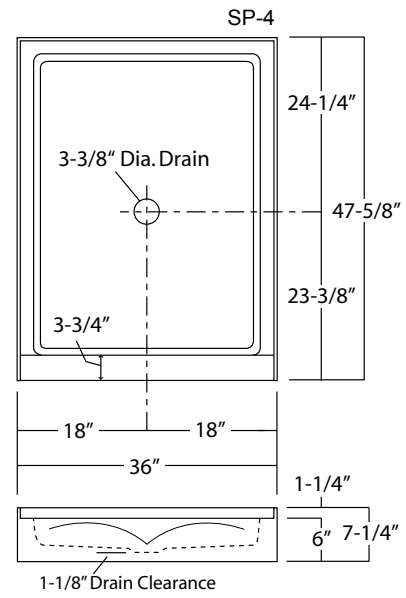

NOTE:
Critical enclosure dimensions should be taken directly from the installed shower base with finished wall surround.

	Std Unit	ABF Unit
A	5-1/4"	7-1/4"
B	4"	6"
C	-	-
D	1"	3"

Photographic images may include optional components and appear different than actual product.
Dimensions shown are maximum. Due to the nature of the materials involved, actual unit dimensions can vary (tolerances: +0 / -3/8 inch).
Oasis reserves the right to modify or discontinue product and/or associated equipment without prior written or verbal notification or obligation.