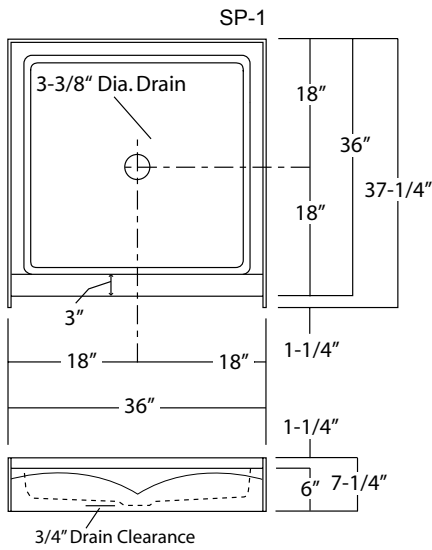

NOTE:
Critical enclosure dimensions should be taken directly from the installed shower base with finished wall surround.