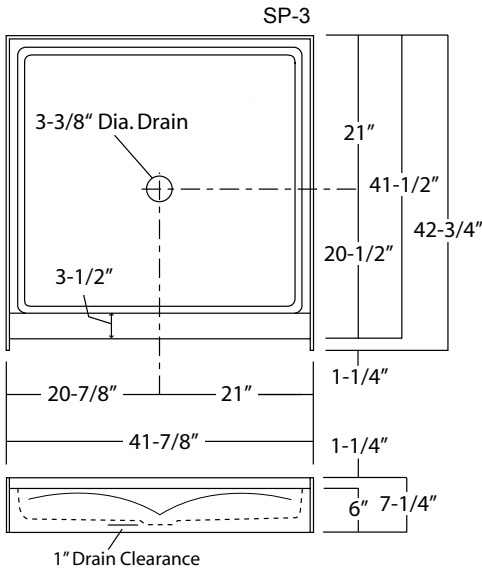

NOTE:
Critical enclosure dimensions should be taken directly from the installed shower base with finished wall surround.

	Std Unit	ABF Unit
A	5-1/4"	7-1/4"
B	4"	6"
C	-	-
D	1"	3"

Photographic images may include optional components and appear different than actual product.
Dimensions shown are maximum. Due to the nature of the materials involved, actual unit dimensions can vary (tolerances: +0 / -3/8 inch).
Oasis reserves the right to modify or discontinue product and/or associated equipment without prior written or verbal notification or obligation.