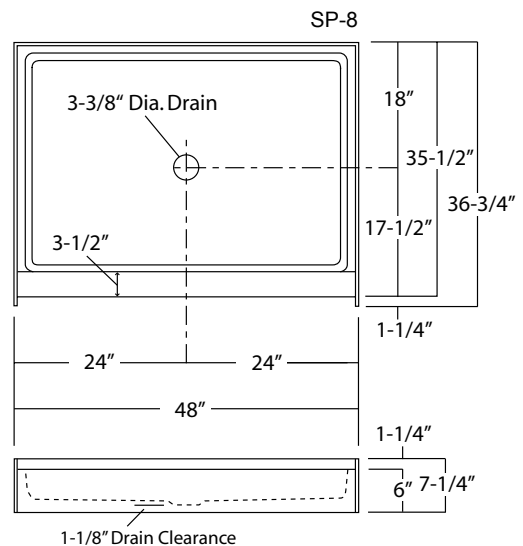

## MODELS

SP-1  
SP-4  
SP-3  
SB-4832  
SP-2  
SP-8

Rough-In Dimensions	Model	Dimensions
	SP-1	36" wide x 37-1/4" deep x 7-1/4" high
	SP-4	36" wide x 47-5/8" deep x 7-1/4" high
	SP-3	41-7/8" wide x 42-3/4" deep x 7-1/4" high
	SB-4832	48" wide x 32" deep x 5-1/4" high
	SP-2	48" wide x 35" deep x 7-1/4" high
	SP-8	48" wide x 36-3/4" deep x 7-1/4" high

Finished Dimensions	Model	Dimensions
	SP-1	36" wide x 36" deep x 6" high
	SP-4	36" wide x 47-5/8" deep x 6" high
	SP-3	41-7/8" wide x 41-1/2" deep x 6" high
	SB-4832	48" wide x 32" deep x 4" high
	SP-2	48" wide x 33-3/4" deep x 6" high
	SP-8	48" wide x 35-1/2" deep x 6" high

### Unit Order Number

Gelcoat: SB-4832  
SB-4832 ABF  
SP-2  
SP-8

**NOTE:**  
Critical enclosure dimensions should be taken directly from the installed shower base with finished wall surround.

	Std Unit	ABF Unit
A	5-1/4"	7-1/4"
B	4"	6"
C	-	-
D	1"	3"

Photographic images may include optional components and appear different than actual product.  
Dimensions shown are maximum. Due to the nature of the materials involved, actual unit dimensions can vary (tolerances: +0 / -3/8 inch).  
Oasis reserves the right to modify or discontinue product and/or associated equipment without prior written or verbal notification or obligation.