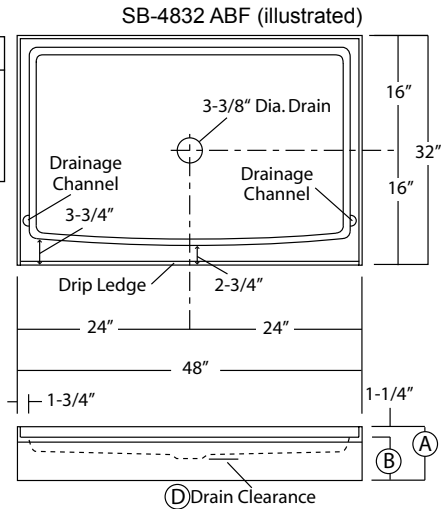

Finished Dimensions	Model	Dimensions
	SP-1	36" wide x 36" deep x 6" high
	SP-4	36" wide x 47-5/8" deep x 6" high
	SP-3	41-7/8" wide x 41-1/2" deep x 6" high
	SB-4832	48" wide x 32" deep x 4" high
	SP-2	48" wide x 33-3/4" deep x 6" high
	SP-8	48" wide x 35-1/2" deep x 6" high

### Unit Features

- One-Piece Gelcoat Surface
- 3-3/8" Center Drain (see reverse side for location)
- Integral Tile Flange
- Balsa Wood Core Floor Structure
- Textured Floor Pattern

### Unit Order Number

Gelcoat: SB-4832  
SB-4832 ABF  
SP-2  
SP-8

**NOTE:**  
Critical enclosure dimensions should be taken directly from the installed shower base with finished wall surround.

	Std Unit	ABF Unit
A	5-1/4"	7-1/4"
B	4"	6"
C	-	-
D	1"	3"

Photographic images may include optional components and appear different than actual product.  
Dimensions shown are maximum. Due to the nature of the materials involved, actual unit dimensions can vary (tolerances: +0 / -3/8 inch).  
Oasis reserves the right to modify or discontinue product and/or associated equipment without prior written or verbal notification or obligation.