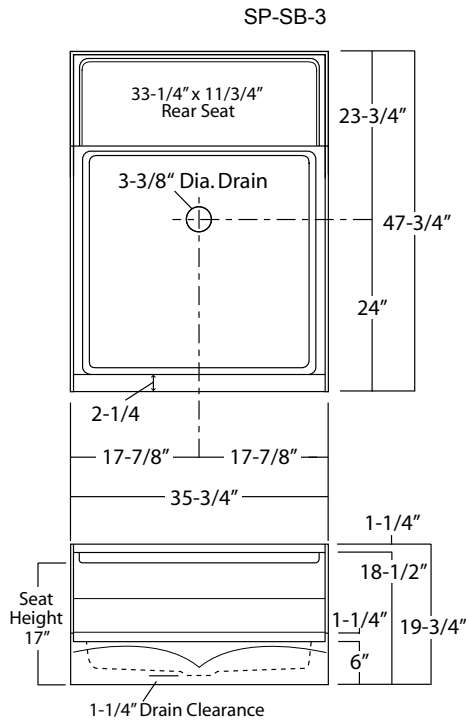

SEATED SHOWER BASES

Oasis

MODELS

- SP-SB-3
- SP-SB-4R/L (Right or Left Seat)
- SP-SB-5R/L (Right or Left Seat)
- SP-SB-7v2R (Right Seat, Left Drain)
- SP-SB-7v2L (Left Seat, Right Drain)

Rough-In Dimensions	SP-SB-3	35-3/4" wide x 47-3/4" deep x 19-3/4" high
	SP-SB-4R/L	48" wide x 34-3/4" deep x 19-1/4" high
	SP-SB-5R/L	60" wide x 34-3/4" deep x 19-3/4" high
	SP-SB-7v2R/L	60" wide x 31-3/4" deep x 19-1/2" high
Finished Dimensions	SP-SB-3	35-3/4" wide x 47-3/4" deep x 18-1/2" high
	SP-SB-4R/L	48" wide x 33-1/2" deep x 18" high
	SP-SB-5R/L	60" wide x 33-1/2" deep x 18-1/2" high
	SP-SB-7v2R/L	60" wide x 31-3/4" deep x 18-1/4" high

Unit Features	Special Notes
<ul style="list-style-type: none"> ● One-Piece Gelcoat Surface ● 3-3/8" Center or End Drain (see reverse side for location) ● Molded Seat ● Integral Tile Flange ● Balsa Wood Core Floor Structure ● Textured Floor Pattern 	<ul style="list-style-type: none"> ■ Individually Packaged In Cartons

Unit Order Number	Unit Order Number
Gelcoat: SP-SB-3 SP-SB-4 R or L Seat	Gelcoat: SP-SB-5 R or L Seat SP-SB-7v2 R or L Seat

NOTE: Critical enclosure dimensions should be taken directly from the installed shower base with finished wall surround.