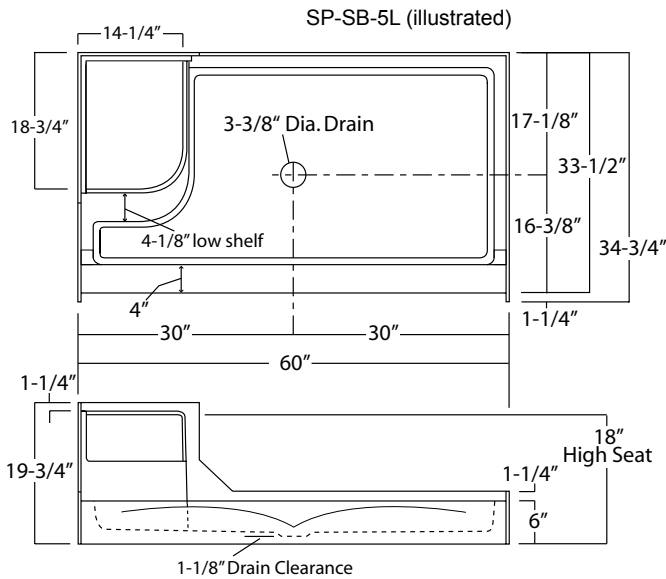

SEATED SHOWER BASES

Oasis

MODELS

- SP-SB-3
- SP-SB-4R/L (Right or Left Seat)
- SP-SB-5R/L (Right or Left Seat)
- SP-SB-7v2R (Right Seat, Left Drain)
- SP-SB-7v2L (Left Seat, Right Drain)

Rough-In Dimensions	SP-SB-3	35-3/4" wide x 47-3/4" deep x 19-3/4" high
	SP-SB-4R/L	48" wide x 34-3/4" deep x 19-1/4" high
	SP-SB-5R/L	60" wide x 34-3/4" deep x 19-3/4" high
	SP-SB-7v2R/L	60" wide x 31-3/4" deep x 19-1/2" high
Finished Dimensions	SP-SB-3	35-3/4" wide x 47-3/4" deep x 18-1/2" high
	SP-SB-4R/L	48" wide x 33-1/2" deep x 18" high
	SP-SB-5R/L	60" wide x 33-1/2" deep x 18-1/2" high
	SP-SB-7v2R/L	60" wide x 31-3/4" deep x 18-1/4" high

Unit Features	Special Notes
<ul style="list-style-type: none"> ● One-Piece Gelcoat Surface ● 3-3/8" Center or End Drain (see reverse side for location) ● Molded Seat ● Integral Tile Flange ● Balsa Wood Core Floor Structure ● Textured Floor Pattern 	<ul style="list-style-type: none"> ■ Individually Packaged In Cartons

Unit Order Number	Unit Order Number
Gelcoat: SP-SB-3 SP-SB-4 R or L Seat	Gelcoat: SP-SB-5 R or L Seat SP-SB-7v2 R or L Seat

NOTE: Critical enclosure dimensions should be taken directly from the installed shower base with finished wall surround.