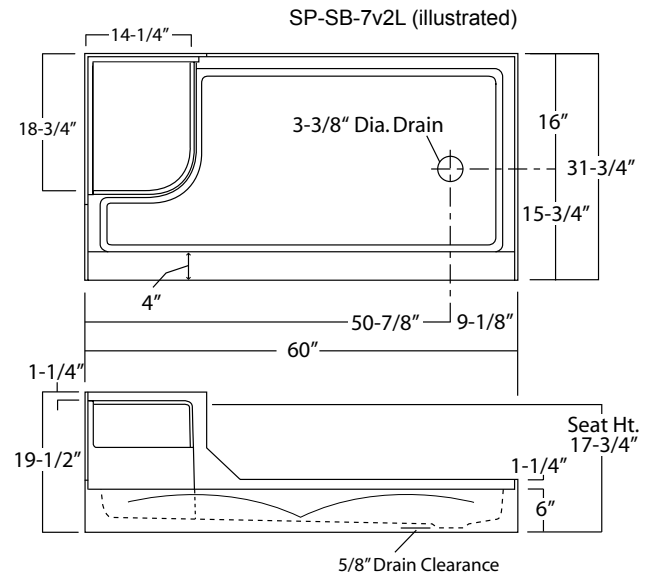

SEATED SHOWER BASES

Oasis

MODELS

- SP-SB-3
- SP-SB-4R/L (Right or Left Seat)
- SP-SB-5R/L (Right or Left Seat)
- SP-SB-7v2R (Right Seat, Left Drain)
- SP-SB-7v2L (Left Seat, Right Drain)

Rough-In Dimensions	SP-SB-3	35-3/4" wide x 47-3/4" deep x 19-3/4" high
	SP-SB-4R/L	48" wide x 34-3/4" deep x 19-1/4" high
	SP-SB-5R/L	60" wide x 34-3/4" deep x 19-3/4" high
	SP-SB-7v2R/L	60" wide x 31-3/4" deep x 19-1/2" high
Finished Dimensions	SP-SB-3	35-3/4" wide x 47-3/4" deep x 18-1/2" high
	SP-SB-4R/L	48" wide x 33-1/2" deep x 18" high
	SP-SB-5R/L	60" wide x 33-1/2" deep x 18-1/2" high
	SP-SB-7v2R/L	60" wide x 31-3/4" deep x 18-1/4" high

Unit Features	Special Notes
<ul style="list-style-type: none"> ● One-Piece Gelcoat Surface ● 3-3/8" Center or End Drain (see reverse side for location) ● Molded Seat ● Integral Tile Flange ● Balsa Wood Core Floor Structure ● Textured Floor Pattern 	<ul style="list-style-type: none"> ■ Individually Packaged In Cartons

Unit Order Number	Unit Order Number
Gelcoat: SP-SB-3 SP-SB-4 R or L Seat	Gelcoat: SP-SB-5 R or L Seat SP-SB-7v2 R or L Seat

NOTE: Critical enclosure dimensions should be taken directly from the installed shower base with finished wall surround.