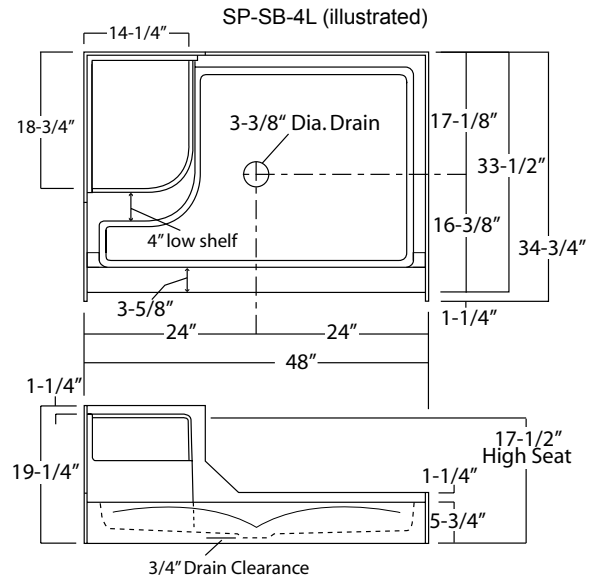

SEATED SHOWER BASES

Oasis

MODELS

- SP-SB-3
- SP-SB-4R/L (Right or Left Seat)
- SP-SB-5R/L (Right or Left Seat)
- SP-SB-7v2R (Right Seat, Left Drain)
- SP-SB-7v2L (Left Seat, Right Drain)

Rough-In Dimensions	SP-SB-3	35-3/4" wide x 47-3/4" deep x 19-3/4" high
	SP-SB-4R/L	48" wide x 34-3/4" deep x 19-1/4" high
	SP-SB-5R/L	60" wide x 34-3/4" deep x 19-3/4" high
	SP-SB-7v2R/L	60" wide x 31-3/4" deep x 19-1/2" high
Finished Dimensions	SP-SB-3	35-3/4" wide x 47-3/4" deep x 18-1/2" high
	SP-SB-4R/L	48" wide x 33-1/2" deep x 18" high
	SP-SB-5R/L	60" wide x 33-1/2" deep x 18-1/2" high
	SP-SB-7v2R/L	60" wide x 31-3/4" deep x 18-1/4" high

Unit Features	Special Notes
<ul style="list-style-type: none"> ● One-Piece Gelcoat Surface ● 3-3/8" Center or End Drain (see reverse side for location) ● Molded Seat ● Integral Tile Flange ● Balsa Wood Core Floor Structure ● Textured Floor Pattern 	<ul style="list-style-type: none"> ■ Individually Packaged In Cartons

Unit Order Number	Unit Order Number
Gelcoat: SP-SB-3 SP-SB-4 R or L Seat	Gelcoat: SP-SB-5 R or L Seat SP-SB-7v2 R or L Seat

NOTE: Critical enclosure dimensions should be taken directly from the installed shower base with finished wall surround.