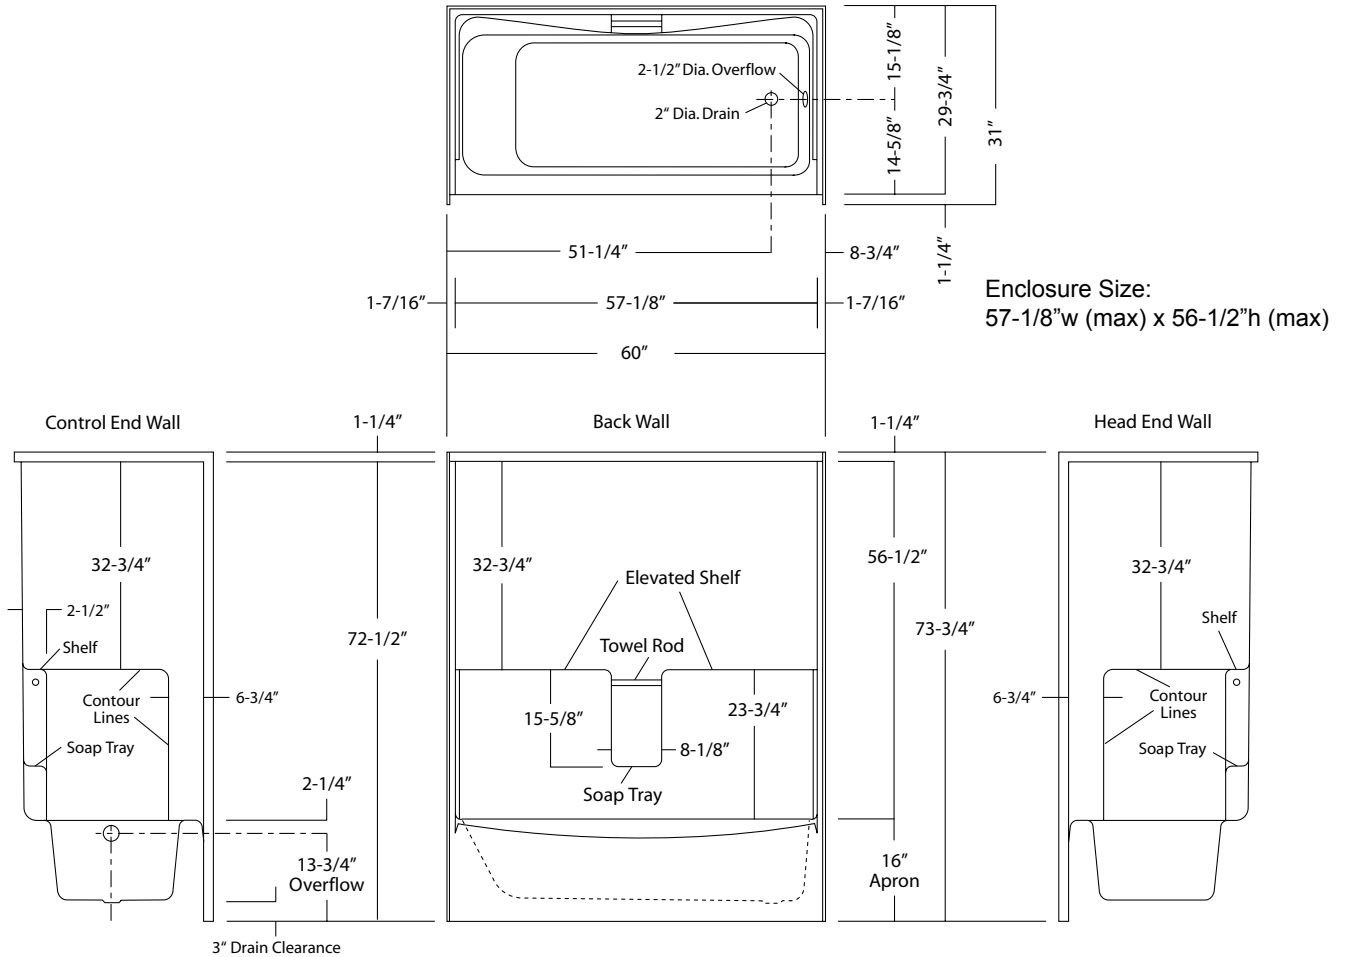

TUB / SHOWER

Oasis

60-INCH MODEL

TS-R-65 ABF (above floor rough)

Rough-In Dimensions

60" wide x 31" deep x 73-3/4" high

Finished Dimensions

60" wide x 29-3/4" deep x 72-1/2" high

Unit Features

- One - Piece Fiberglass Composite Construction
- Sanitary Grade Polyester Gelcoat Surface
- 2" Dia. Drain / RH or LH (see reverse side for location)
- 2-1/2" Dia. Overflow (see reverse side for location)
- Elevated Back Wall Shelf
- Lower Level Soap Tray with Acrylic Rod
- Textured Floor Pattern
- Balsa Wood Core Floor Structure

Special Notes

- Additional Drain Clearance for Piping

TS-R-65R ABF (illustrated)

Tub/Shower Module

Order No.: TS-R-65R ABF (RH drain)
TS-R-65L ABF (LH drain)

60" x 29-3/4", one-piece gelcoated fiberglass tub/shower with 16" apron, wall surround, acrylic towel rod, end drain as indicated, and additional drain clearance for above floor plumbing.

Sump Dimen: 48" long x 22" wide x 13" deep
Sump Capacity: 35 gal. (unoccupied - to overflow)
Whirlpool Operating: NA

Photographic images may include optional components and appear different than actual product. Dimensions shown are maximum. Due to the nature of the materials involved, actual unit dimensions can vary (tolerances: +0 / -3/8 inch). Oasis reserves the right to modify or discontinue product and/or associated equipment without prior written or verbal notification or obligation.