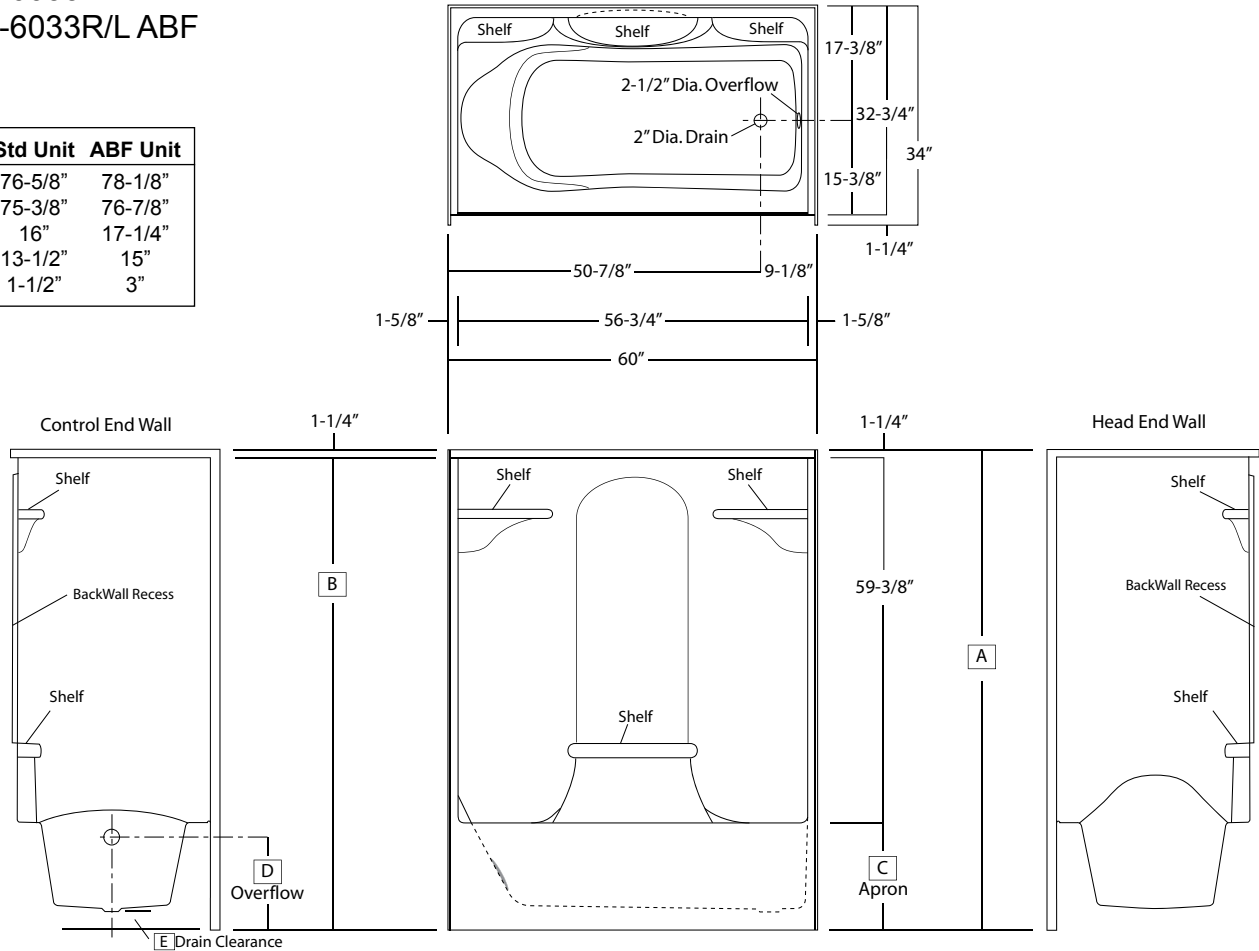

**ACRYLLUS SERIES  
'OPEN TOP'  
TUB / SHOWER**

**Oasis**

60-INCH MODEL

**TSA-6033**  
**TSA-6033 ABF** (Above Floor Rough)

Rough-In Dimen.	TSA-6033	60" wide x 34" deep x 76-5/8" high
	TSA-6033 ABF	60" wide x 34" deep x 78-1/8" high

Finished Dimen.	TSA-6033	60" wide x 32-3/4" deep x 75-3/8" high
	TSA-6033 ABF	60" wide x 32-3/4" deep x 76-7/8" high

**Unit Features**

- One - Piece Fiberglass Composite Construction
- Vacuum Formed Acrylic Surface
- Gelcoat Style Mounting Flanges
- 2" Dia. Drain / RH or LH (see reverse side for location)
- 2-1/2" Dia. Overflow (see reverse side for location)
- Generous, Multi-Level Back Wall Shelving
- Balsa Wood Core Floor Structure

**Special Notes**

- ABF Model Provides 3 Inches of Drain Clearance
- UL Listed Whirlpool System Available
- 'Integral Dome' Model Available (see TSA-DM-6033)

TSA-6033R/L  
TSA-6033R/L ABF

	Std Unit	ABF Unit
A	76-5/8"	78-1/8"
B	75-3/8"	76-7/8"
C	16"	17-1/4"
D	13-1/2"	15"
E	1-1/2"	3"

### Tub/Shower Module

Order No.: TSA-6033R (RH drain)  
TSA-6033R ABF (RH drain, Above Floor Rough)  
TSA-6033L (LH drain)  
TSA-6033L ABF (LH drain, Above Floor Rough)

60" x 32-3/4", one-piece vacuum formed open top acrylic tub/shower, gelcoat style mounting flanges, 16" apron (ABF ver.: 17-1/4" apron w/ additional drain clearance for above floor plumbing), wall surround, and end drain as indicated.