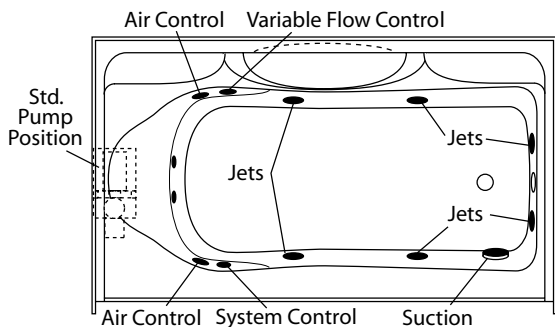

**Special Notes**

- ABF Model Provides 3 Inches of Drain Clearance
- UL Listed Whirlpool System Available
- 'Integral Dome' Model Available (see TSA-DM-6033)

TSA-6033R/L  
TSA-6033R/L ABF

	Std Unit	ABF Unit
A	76-5/8"	78-1/8"
B	75-3/8"	76-7/8"
C	16"	17-1/4"
D	13-1/2"	15"
E	1-1/2"	3"

### Tub/Shower Module

Order No.: TSA-6033R (RH drain)  
TSA-6033R ABF (RH drain, Above Floor Rough)  
TSA-6033L (LH drain)  
TSA-6033L ABF (LH drain, Above Floor Rough)

60" x 32-3/4", one-piece vacuum formed open top acrylic tub/shower, gelcoat style mounting flanges, 16" apron (ABF ver.: 17-1/4" apron w/ additional drain clearance for above floor plumbing), wall surround, and end drain as indicated.

### Whirlpool System

Order No.: TSA-6033R / CWS (RH drain)  
TSA-6033R ABF / CWS (RH drain, Above Floor)  
TSA-6033L / CWS (LH drain)  
TSA-6033L ABF / CWS (LH drain, Above Floor)

*Carress System* includes: 4-Adjustable side jets, 2-rotating foot jets, 2-micro pulse back jets, variable flow control, twin air controls, electronic system control, and 11.0 amp pump/motor.