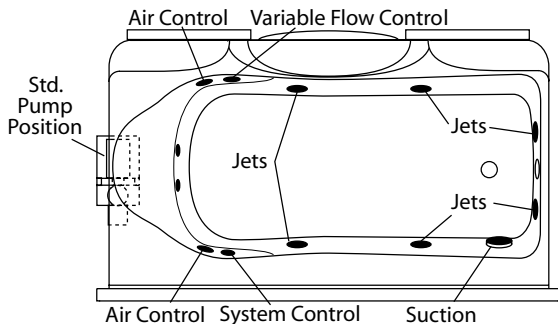

Special Notes

- ABF Model Provides 3-Inches of Drain Clearance
 - UL Listed Whirlpool System Available
 - 'Open Top' Model Available (see TSA-6033)
-

TSA-DM-6033R/L
TSA-DM-6033R/L ABF

	Std Unit	ABF Unit
A	89-3/8"	90-3/4"
B	16"	17-1/4"
C	13-1/2"	15"
D	1-1/2"	3"

Tub/Shower Module

Order No.: TSA-DM-6033R (RH drain)
TSA-DM-6033R ABF (RH drain, Above Floor Rough)
TSA-DM-6033L (LH drain)
TSA-DM-6033L ABF (L H drain, Above Floor Rough)

60" x 32-3/4", one-piece vacuum formed acrylic tub/shower w/ integral dome (cap), gelcoat style mounting flanges, 16" apron (ABF ver.: 17-1/4" apron w/ additional drain clearance for above floor plumbing), wall surround, and end drain as indicated.

Whirlpool System

Order No.: TSA-DM-6033R / CWS (RH drain)
TSA-DM-6033R ABF / CWS (RH drain, Above Floor)
TSA-DM-6033L / CWS (LH drain)
TSA-DM-6033L ABF / CWS (LH drain, Above Floor)

Carress System includes: 4-Adjustable side jets, 2-rotating foot jets, 2-micro pulse back jets, variable flow control, twin air controls, electronic system control, and 11.0 amp pump/motor.