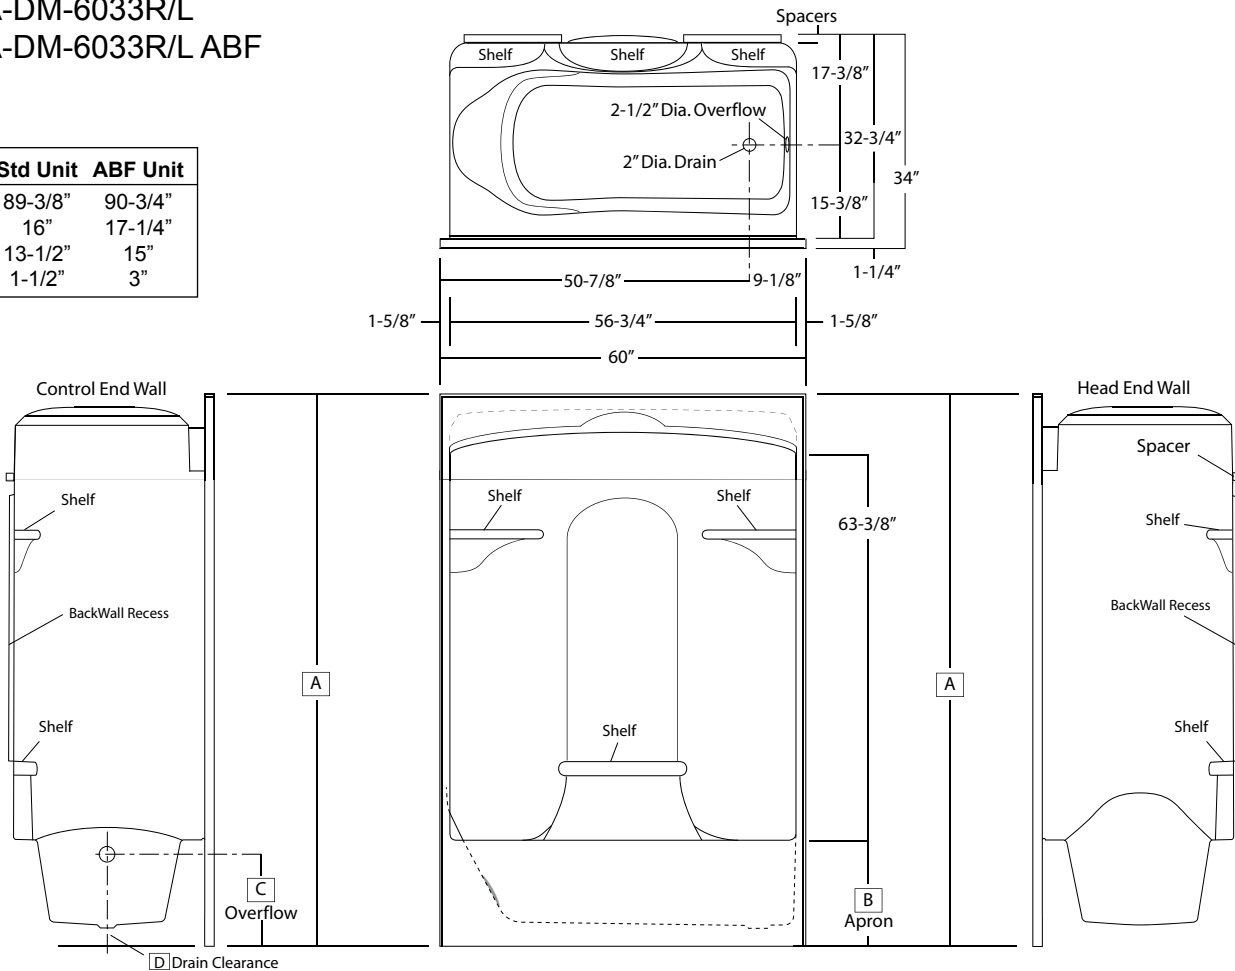

**ACRYLLUS SERIES
'INTEGRAL DOME'
TUB / SHOWER**

Oasis

60-INCH MODEL

TSA-DM-6033

TSA-DM-6033 ABF (Above Floor Rough)

Rough-In Dimen.	TSA-DM-6033 TSA-DM-6033 ABF	60" wide x 34" deep x 89-3/8" high 60" wide x 34" deep x 90-3/4" high
-----------------	--------------------------------	--

Finished Dimen.	TSA-DM-6033 TSA-DM-6033 ABF	60" wide x 32-3/4" deep x 89-3/8" high 60" wide x 32-3/4" deep x 90-3/4" high
-----------------	--------------------------------	--

Unit Features

- One - Piece Fiberglass Composite Construction
 - Vacuum Formed Acrylic Surface
 - Integral Unit Dome (cap)
 - Gelcoat Style Mounting Flanges
 - 2" Dia. Drain / RH or LH (see reverse side for location)
 - 2-1/2" Dia. Overflow (see reverse side for location)
 - Generous, Multi-Level Back Wall Shelving
 - Balsa Wood Core Floor Structure
-

Special Notes

- ABF Model Provides 3-Inches of Drain Clearance
 - UL Listed Whirlpool System Available
 - 'Open Top' Model Available (see TSA-6033)
-

TSA-DM-6033R/L
TSA-DM-6033R/L ABF

	Std Unit	ABF Unit
A	89-3/8"	90-3/4"
B	16"	17-1/4"
C	13-1/2"	15"
D	1-1/2"	3"

Tub/Shower Module

Order No.: TSA-DM-6033R (RH drain)
TSA-DM-6033R ABF (RH drain, Above Floor Rough)
TSA-DM-6033L (LH drain)
TSA-DM-6033L ABF (L H drain, Above Floor Rough)

60" x 32-3/4", one-piece vacuum formed acrylic tub/shower w/ integral dome (cap), gelcoat style mounting flanges, 16" apron (ABF ver.: 17-1/4" apron w/ additional drain clearance for above floor plumbing), wall surround, and end drain as indicated.